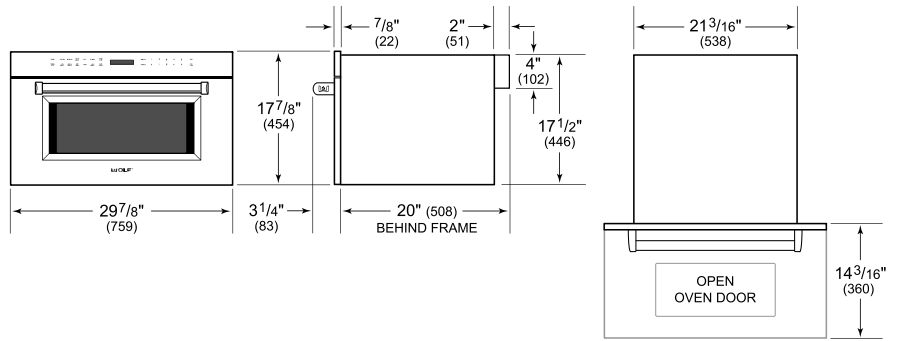

Let the microwave do the cooking with intuitive Gourmet Mode settings

Install into surrounding cabinetry to coordinate with other Wolf built-in ovens and warming drawers

**PRODUCT SPECIFICATIONS**

Model	MDD30PM/S/PH
Dimensions	29 7/8"W x 17 7/8"H x 20"D
Capacity	1.6 cu. ft.
Door Clearance	14 3/16"
Weight	82 lbs
Electrical Supply	120 VAC, 60 Hz
Electrical Service	15 amp dedicated circuit
Power Cord Length	4 Feet
Receptacle	3-prong grounding-type

**ELECTRICAL**

**NOTE:** Dimensions in parenthesis are in millimeters unless otherwise specified

**DIMENSIONS**

**FLUSH INSTALLATION**

\*Will be visible and should be finished to match cabinetry.  
 \*\*Dimension provides minimum reveals.