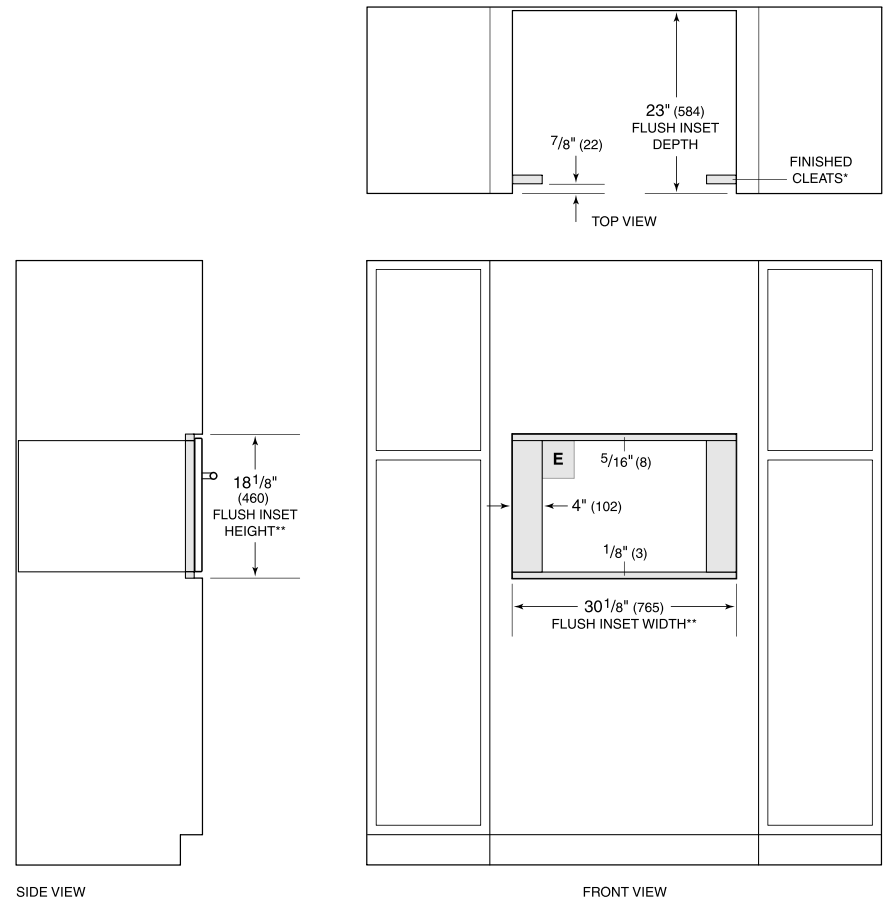

**MDD30PM/S/PH**

**FEATURES**

Distributes heat evenly with no hot or cold spots allowing for oven-like operation

Installs standard or flush to conceal the oven from view

Matches M series ovens, coffee systems, convection steam oven

Let the microwave do the cooking with intuitive Gourmet Mode settings

Install into surrounding cabinetry to coordinate with other Wolf built-in ovens and warming drawers

**PRODUCT SPECIFICATIONS**

Model	MDD30PM/S/PH
Dimensions	29 7/8"W x 17 7/8"H x 20"D
Capacity	1.6 cu. ft.
Door Clearance	14 3/16"
Weight	82 lbs
Electrical Supply	120 VAC, 60 Hz
Electrical Service	15 amp dedicated circuit
Power Cord Length	4 Feet
Receptacle	3-prong grounding-type

**ELECTRICAL**

**NOTE:** Dimensions in parenthesis are in millimeters unless otherwise specified

**DIMENSIONS**

**FLUSH INSTALLATION**

\*Will be visible and should be finished to match cabinetry.  
 \*\*Dimension provides minimum reveals.