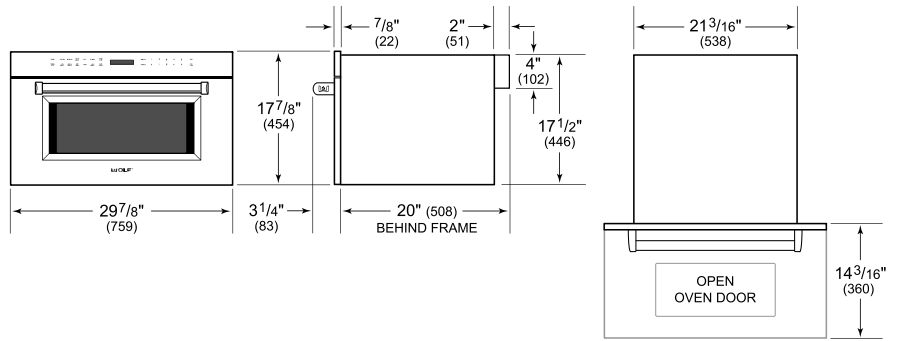

Let the microwave do the cooking with intuitive Gourmet Mode settings

Install into surrounding cabinetry to coordinate with other Wolf built-in ovens and warming drawers

PRODUCT SPECIFICATIONS

Model	MDD30PM/S/PH
Dimensions	29 7/8"W x 17 7/8"H x 20"D
Capacity	1.6 cu. ft.
Door Clearance	14 3/16"
Weight	82 lbs
Electrical Supply	120 VAC, 60 Hz
Electrical Service	15 amp dedicated circuit
Power Cord Length	4 Feet
Receptacle	3-prong grounding-type

ELECTRICAL

NOTE: Dimensions in parenthesis are in millimeters unless otherwise specified

DIMENSIONS

STANDARD INSTALLATION