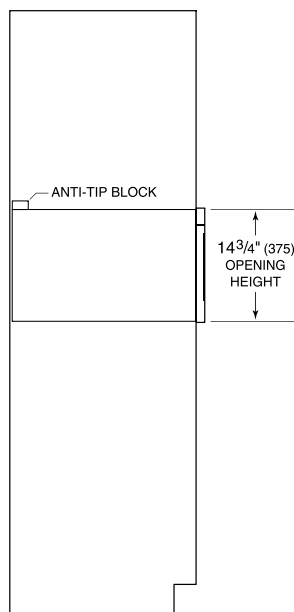

Fits a 9x13 pan and up to a 7" tall glass or dish for additional cooking flexibility

Install into surrounding cabinetry to coordinate with other Wolf built-in ovens and warming drawers

Installs can be lowered due to control panel lock providing extra safety

Model	MD24TE/S
Dimensions	23 7/8"W x 15 1/8"H x 21 7/8"D
Capacity	1.2 cu. ft.
Weight	99 lbs
Electrical Supply	120 VAC, 60 Hz
Electrical Service	15 amp dedicated circuit
Power Cord Length	4 Feet
Receptacle	3-prong grounding-type

**ELECTRICAL**

**NOTE:** Dimensions in parenthesis are in millimeters unless otherwise specified

**DIMENSIONS**

**STANDARD INSTALLATION**

TOP VIEW

SIDE VIEW

FRONT VIEW