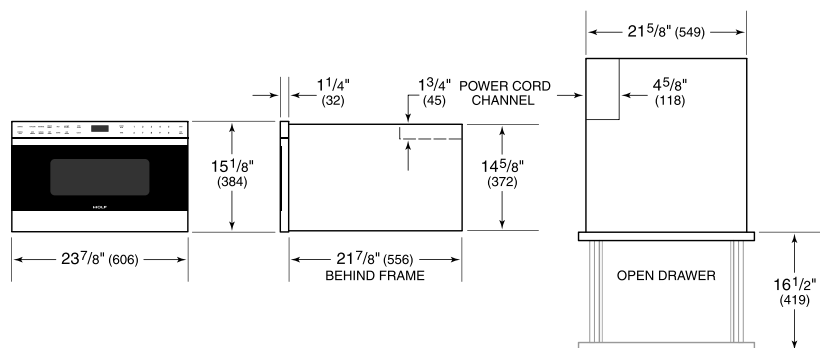

Fits a 9x13 pan and up to a 7" tall glass or dish for additional cooking flexibility

Install into surrounding cabinetry to coordinate with other Wolf built-in ovens and warming drawers

Installs can be lowered due to control panel lock providing extra safety

Model	MD24TE/S
Dimensions	23 7/8"W x 15 1/8"H x 21 7/8"D
Capacity	1.2 cu. ft.
Weight	99 lbs
Electrical Supply	120 VAC, 60 Hz
Electrical Service	15 amp dedicated circuit
Power Cord Length	4 Feet
Receptacle	3-prong grounding-type

**ELECTRICAL**

**NOTE:** Dimensions in parenthesis are in millimeters unless otherwise specified

**DIMENSIONS**

**STANDARD INSTALLATION**

TOP VIEW

SIDE VIEW

FRONT VIEW