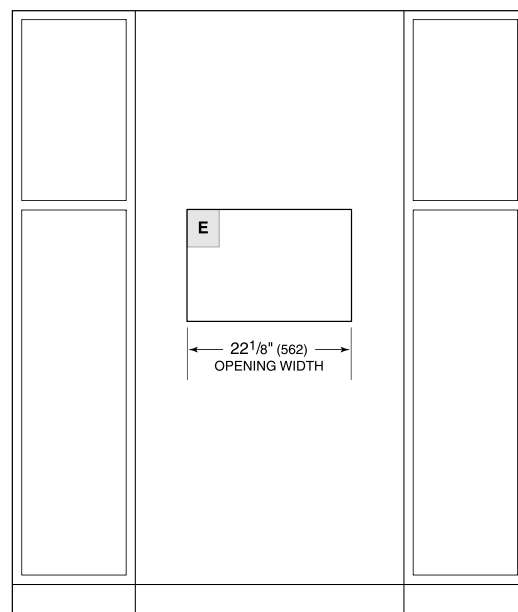

Fits a 9x13 pan and up to a 7" tall glass or dish for additional cooking flexibility

Install into surrounding cabinetry to coordinate with other Wolf built-in ovens and warming drawers

Installs can be lowered due to control panel lock providing extra safety

Model	MD24TE/S
Dimensions	23 7/8"W x 15 1/8"H x 21 7/8"D
Capacity	1.2 cu. ft.
Weight	99 lbs
Electrical Supply	120 VAC, 60 Hz
Electrical Service	15 amp dedicated circuit
Power Cord Length	4 Feet
Receptacle	3-prong grounding-type

**ELECTRICAL**

**NOTE:** Dimensions in parenthesis are in millimeters unless otherwise specified

**DIMENSIONS**

**STANDARD INSTALLATION**

TOP VIEW

SIDE VIEW

FRONT VIEW