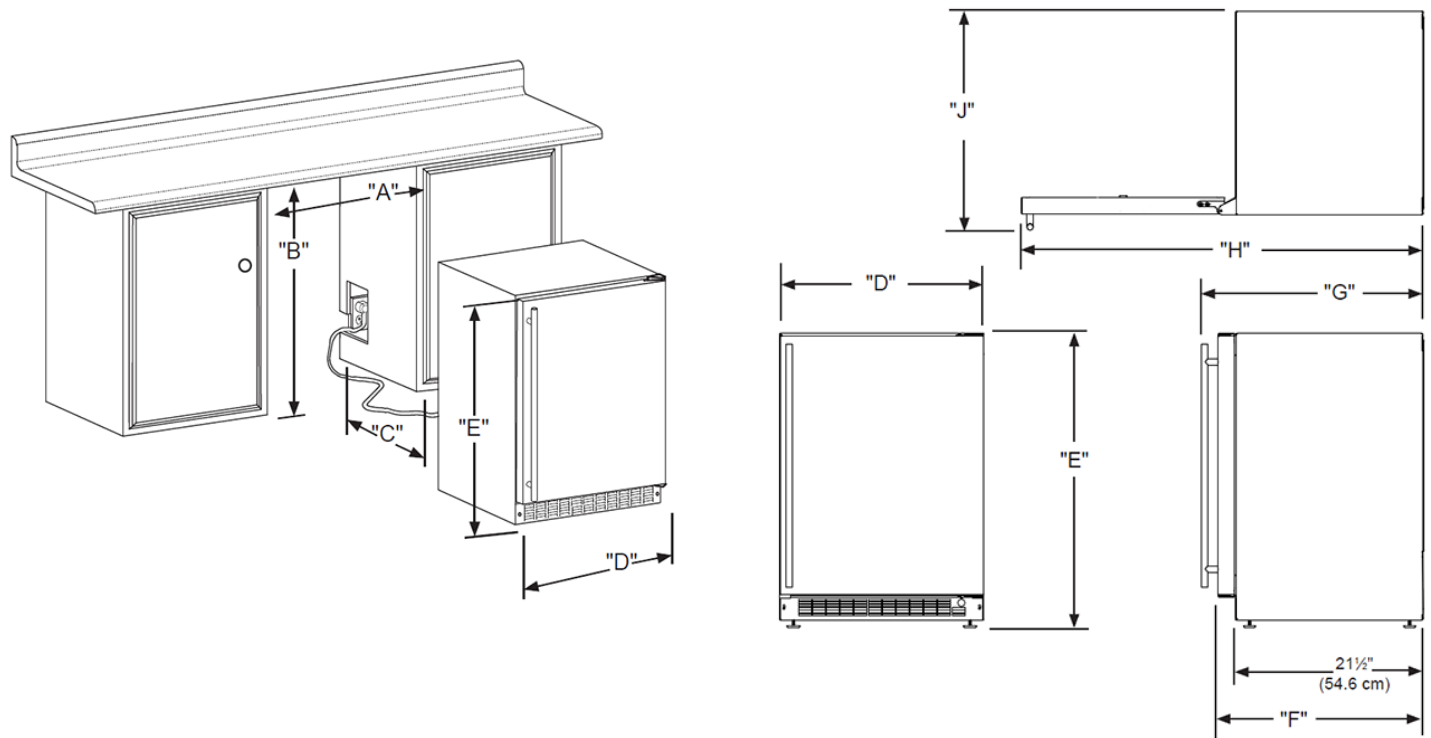

MARE224

24" REFRIGERATOR

MARVEL LOW PROFILE COLLECTION

MAIN FEATURES

- 4.6 cu ft. capacity stores up to 95 cans (12-oz)
- Includes 2 cantilevered white steel-framed glass shelves, one half-width and one full-width, and 1 fixed position white steel-framed glass shelf
- Half-width shelf allows for tall item storage
- MaxStore bin organizes loose items
- Dynamic cooling technology delivers rapid cool down and temperature stability
- Digital controls allow you to select a temperature from 34°F to 60°F
- Door ajar and high/low temperature alerts
- Arctic white LED theater-style lighting
- Arctic white interior
- Door lock provides added security
- Low profile, ADA-compliant height allows for universal installation applications
- Panel ready model requires 3/4" or 5/8" custom panel and handle (not supplied by Marvel)

DIMENSIONAL DRAWINGS

ROUGH IN DIMENSIONS*

"A"	"B"	"C"
24"	31-1/4 to 32-1/4"	24"
(61 cm)	(79.4 cm to 81.9 cm)	(61 cm)

CABINET DIMENSIONS*

"D"	"E"	"F"	"G"	"H"	"J"
23-7/8"	31" to 32"	23-5/8"	25-1/2"	47-3/4"	25-3/4"*
(60.7 cm)	(78.7 to 81.3 cm)	(60 cm)	(64.8 cm)	(121.3 cm)	(65.4 cm)

*Stainless steel model dimensions only. For panel-ready models, see the owner's guide online at marvelrefrigeration.com.

PRODUCT SPECIFICATIONS

Capacity	4.6 cu. ft.
Cord Length	6 ft.
Electrical Requirements	115V / 60 Hz / 15A
ENERGY STAR	Yes
Panel Height	27-1/32" (68.7 cm)
Panel Thickness	5/8" (1.6 cm) or 3/4" (1.9 cm)
Panel Type	2-3/4" (7 cm) Solid Panel
Panel Width	23-5/8" (60 cm)
Refrigerant Type	R600a

Sabbath Mode	Yes
Shipping Dimensions	28" W x 31" D x 37" H
Shipping Weight	160 lbs
Temperature Range	34°F to 60°F

For comprehensive installation instructions, including panel overlay details, please visit marvelrefrigeration.com to access the owner's guide. All specifications are subject to change without notice.