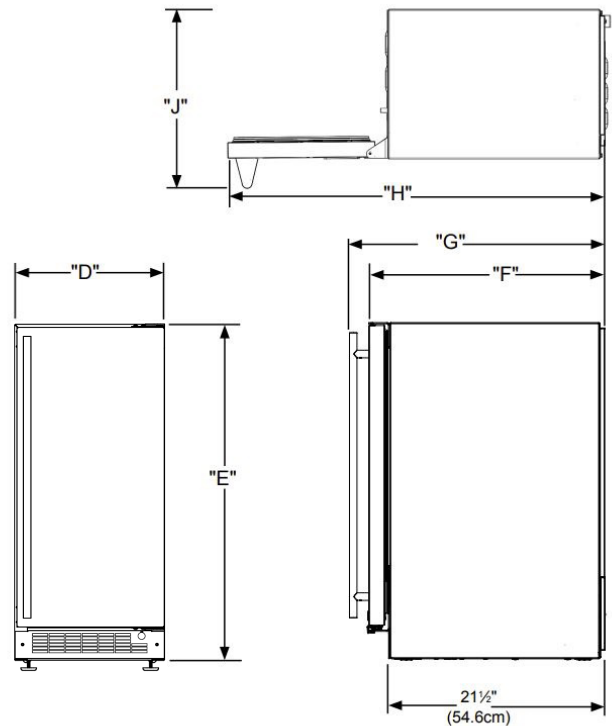

### DIMENSIONAL DRAWINGS

#### ROUGH IN DIMENSIONS\*

"A"	"B"	"C"
15"	31-1/4" to 32-1/4"	24"
(38.1 cm)	(79.4 cm to 81.9 cm)	(61 cm)

#### CABINET DIMENSIONS\*

"D"	"E"	"F"	"G"	"H"	"J"
14-7/8"	31" to 32"	23-5/8"*	25-1/2"*	37-3/8"*	16-5/8"*
(37.8 cm)	(78.7 cm to 81.2 cm)	(60 cm)	(64.8 cm)	(94.9 cm)	(42.2 cm)

\*Stainless steel model dimensions only. For panel-ready models, see the owner's guide online at [marvelrefrigeration.com](http://marvelrefrigeration.com).

<b>Sabbath Mode</b>	Yes
<b>Shipping Dimensions</b>	18" W x 29" D x 36" H
<b>Shipping Weight</b>	125 lbs

For comprehensive installation instructions, including panel overlay details, please visit [marvelrefrigeration.com](http://marvelrefrigeration.com) to access the owner's guide. All specifications are subject to change without notice.