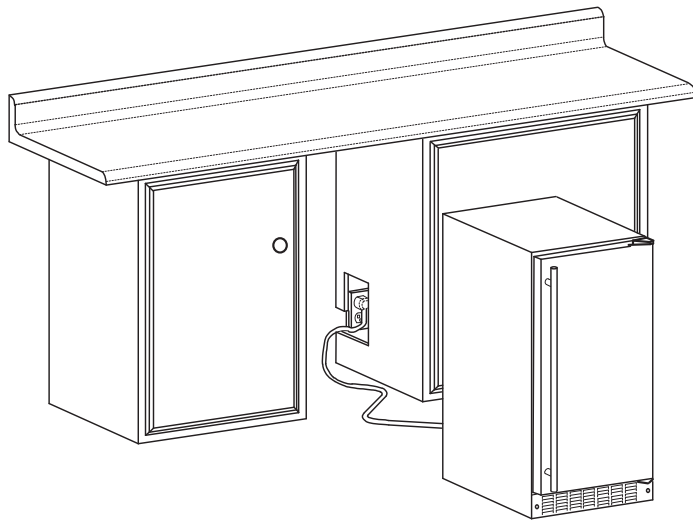

ROUGH IN DIMENSIONS*

"A"	"B"	"C"
15"	31-1/4" to 32-1/4"	24"
(38.1 cm)	(79.4 cm to 81.9 cm)	(61 cm)

CABINET DIMENSIONS*

"D"	"E"	"F"	"G"	"H"	"J"
14-7/8"	31" to 32"	23-5/8"*	25-1/2"*	37-3/8"*	16-5/8"*
(37.8 cm)	(78.7 cm to 81.2 cm)	(60 cm)	(64.8 cm)	(94.9 cm)	(42.2 cm)

*Stainless steel model dimensions only. For panel-ready models, see the owner's guide online at marvelrefrigeration.com.

PRODUCT SPECIFICATIONS

Capacity	28 lbs
Cord Length	6 ft.
Electrical Requirements	115V / 60 Hz / 15A
ENERGY STAR	No
Panel Height	27-1/32" (68.7 cm)
Panel Thickness	5/8" (1.6 cm) or 3/4" (1.9 cm)
Panel Type	2-3/4" (7 cm) Solid Panel
Panel Width	14-3/4" (37.5 cm)
Refrigerant Type	R600a

Sabbath Mode	Yes
Shipping Dimensions	18" W x 29" D x 36" H
Shipping Weight	125 lbs

For comprehensive installation instructions, including panel overlay details, please visit marvelrefrigeration.com to access the owner's guide. All specifications are subject to change without notice.