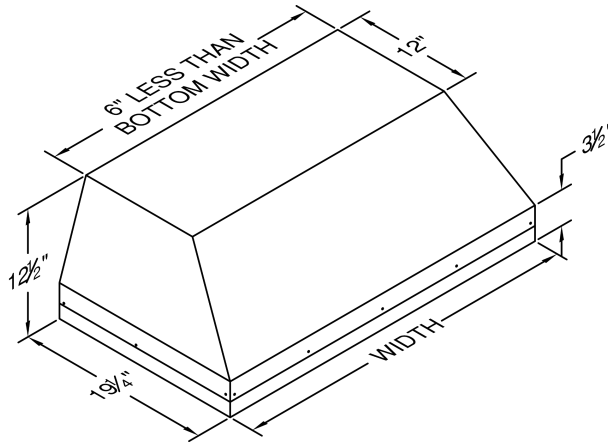

**Model Number: M46SLD**

Special Notes: LED GU10 lighting. M600 and M1200 blowers are sold separately. Features stainless steel baffle filters.

|                  |           |
|------------------|-----------|
| <b>WIDTH:</b>    | 46 3/8"   |
| <b>DEPTH:</b>    | 19 1/4"   |
| <b>HEIGHT:</b>   | 12 1/2"   |
| <b>CFM:</b>      | (Chart A) |
| <b>SONES:</b>    | N/A       |
| <b>AMPS:</b>     | (Chart B) |
| <b># LIGHTS:</b> | 3         |

**CONNECTION DIAGRAM**

M600 & M1200 Connection Diagrams

**REC. MOUNTING HEIGHT\***

\* Exceeding recommended mounting height may compromise performance.

**VP566 Transition Details (Included with M1200)**

(Front View)