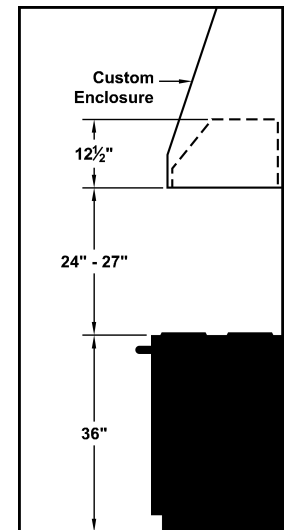

**Model Number: M46SLD**

Special Notes: LED GU10 lighting. M600 and M1200 blowers are sold separately. Features stainless steel baffle filters.

|                  |           |
|------------------|-----------|
| <b>WIDTH:</b>    | 46 3/8"   |
| <b>DEPTH:</b>    | 19 1/4"   |
| <b>HEIGHT:</b>   | 12 1/2"   |
| <b>CFM:</b>      | (Chart A) |
| <b>SONES:</b>    | N/A       |
| <b>AMPS:</b>     | (Chart B) |
| <b># LIGHTS:</b> | 3         |

**CONNECTION DIAGRAM**

M600 & M1200 Connection Diagrams

**REC. MOUNTING HEIGHT\***

\* Exceeding recommended mounting height may compromise performance.

**VP566 Transition Details (Included with M1200)**

(Front View)

(Side View)

**(CHART B)**

| SPEED | CFM @ 0.1" S.P. |          |       |
|-------|-----------------|----------|-------|
|       | M600            | WHM300 * | M1200 |
| 1     | 240             | 240      | 420   |
| 2     | 300             | 300      | 645   |
| 3     | 500             | -        | 865   |
| 4     | 625             | -        | 1015  |