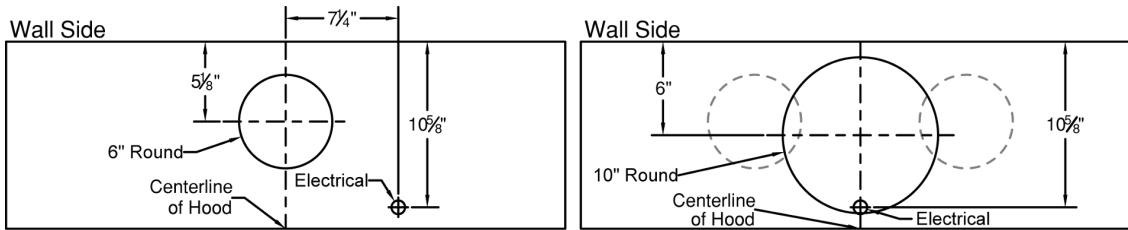

**Model Number: M46SLD**

Special Notes: LED GU10 lighting. M600 and M1200 blowers are sold separately. Features stainless steel baffle filters.

|                  |           |
|------------------|-----------|
| <b>WIDTH:</b>    | 46 3/8"   |
| <b>DEPTH:</b>    | 19 1/4"   |
| <b>HEIGHT:</b>   | 12 1/2"   |
| <b>CFM:</b>      | (Chart A) |
| <b>SONES:</b>    | N/A       |
| <b>AMPS:</b>     | (Chart B) |
| <b># LIGHTS:</b> | 3         |

**CONNECTION DIAGRAM**

M600 & M1200 Connection Diagrams

**REC. MOUNTING HEIGHT\***

\* Exceeding recommended mounting height may compromise performance.

**VP566 Transition Details (Included with M1200)**

(Front View)