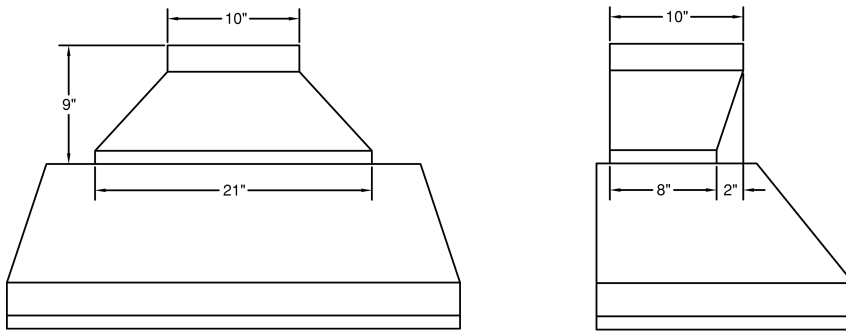

**Model Number: M46SLD**

Special Notes: LED GU10 lighting. M600 and M1200 blowers are sold separately. Features stainless steel baffle filters.

|                  |           |
|------------------|-----------|
| <b>WIDTH:</b>    | 46 3/8"   |
| <b>DEPTH:</b>    | 19 1/4"   |
| <b>HEIGHT:</b>   | 12 1/2"   |
| <b>CFM:</b>      | (Chart A) |
| <b>SONES:</b>    | N/A       |
| <b>AMPS:</b>     | (Chart B) |
| <b># LIGHTS:</b> | 3         |

**CONNECTION DIAGRAM**

M600 & M1200 Connection Diagrams

**REC. MOUNTING HEIGHT\***

\* Exceeding recommended mounting height may compromise performance.

**VP566 Transition Details (Included with M1200)**

(Front View)