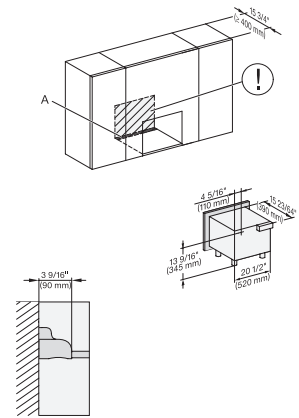

M2241SC, Installation, 30 Zoll, Proud – Skizze – NA

A – Cut-out (4" x 28" / 100 mm x 720 mm) in the bottom of the cabinet for power cord and ventilation, ! – Electrical and water supplies are recommended to be placed in adjacent cabinetry. Additional cabinet depth is required when placing the electrical and water supplies behind the appliance., , E = Electric connection

M 2241 SC

Built-in microwave oven, 24" width with sensor controls on the side for convenient operation.

M2241SC, Installation, 30 Zoll, Proud, breite Front – Skizze – NA

A – Cut-out (4" x 28" / 100 mm x 720 mm) in the bottom of the cabinet for power cord and ventilation, ! – Electrical and water supplies are recommended to be placed in adjacent cabinetry., Additional cabinet depth is required when placing the electrical and water supplies behind the appliance., , E = Electric connection

M2241SC, Installation, 30 Zoll, Proud, Oberschrank – Skizze – NA

A – Cut-out (4" x 28" / 100 mm x 720 mm) in the bottom of the cabinet for power cord and ventilation, ! – Electrical and water supplies are recommended to be placed in adjacent cabinetry., Additional cabinet depth is required when placing the electrical and water supplies behind the appliance., , E = Electric connection

M2241SC, Installation, 30 Zoll, Proud, breite Front, Oberschrank – Skizze – NA

A – Cut-out (4" x 28" / 100 mm x 720 mm) in the bottom of the cabinet for power cord and ventilation, ! – Electrical and water supplies are recommended to be placed in adjacent cabinetry., Additional cabinet depth is required when placing the electrical and water supplies behind the appliance., , E = Electric connection