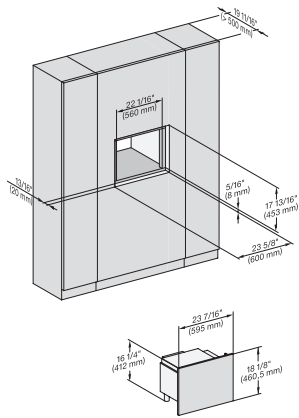

M2241SC, Installation, 30 Zoll, Proud, breite Front, Oberschrank – Skizze – NA

A – Cut-out (4" x 28" / 100 mm x 720 mm) in the bottom of the cabinet for power cord and ventilation, ! – Electrical and water supplies are recommended to be placed in adjacent cabinetry., Additional cabinet depth is required when placing the electrical and water supplies behind the appliance., , E = Electric connection

M2241SC, Seitenansicht, 30 Zoll, Flush, inset – Skizze – NA

7/8" – 22" mm – Glass, 15/16" – 23.3** mm – Stainless steel

M2241SC, Seitenansicht, 30 Zoll, Flush, inset, Oberschrank – Skizze – NA

7/8" – 22" mm – Glass, 15/16" – 23.3** mm – Stainless steel

M2241SC, Einbau, 30 Zoll, Flush, inset – Skizze – NA

7/8" – 22" mm – Glass, 15/16" – 23.3** mm – Stainless steel

M 2241 SC

Built-in microwave oven, 24" width
with sensor controls on the side for convenient operation.

M2241SC, Einbau, 30 Zoll, Flush, inset, breite Front – Skizze – NA

7/8" – 22" mm – Glass, 15/16" – 23.3" mm – Stainless steel

M2241SC, Einbau, 30 Zoll, Flush, inset, Oberschrank – Skizze – NA

M2241SC, Einbau, 30 Zoll, Flush, inset, breite Front, Oberschrank – Skizze – NA