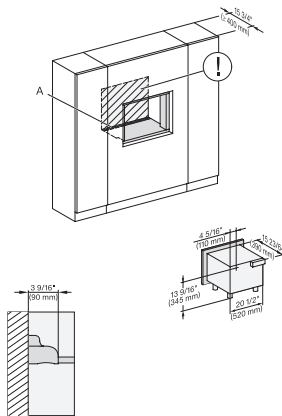

M2241SC, Einbau, 30 Zoll, Flush, inset – Skizze – NA

7/8" – 22" mm – Glass, 15/16" – 23.3** mm – Stainless steel

M 2241 SC

Built-in microwave oven, 24" width
with sensor controls on the side for convenient operation.

M2241SC, Einbau, 30 Zoll, Flush, inset, breite Front – Skizze – NA

7/8" – 22" mm – Glass, 15/16" – 23.3" mm – Stainless steel

M2241SC, Einbau, 30 Zoll, Flush, inset, Oberschrank – Skizze – NA

M2241SC, Einbau, 30 Zoll, Flush, inset, breite Front, Oberschrank – Skizze – NA

M2241SC, Installation, 30 Zoll, Flush, inset – Skizze – NA

A – Cut-out (4" x 28" / 100 mm x 720 mm) in the bottom of the cabinet for power cord and ventilation, ! – Electrical and water supplies are recommended to be placed in adjacent cabinetry., Additional cabinet depth is required when placing the electrical and water supplies behind the appliance., , E = Electric connection

M2241SC, Installation, 30 Zoll, Flush, inset, breite Front – Skizze – NA

A – Cut-out (4" x 28" / 100 mm x 720 mm) in the bottom of the cabinet for power cord and ventilation, ! – Electrical and water supplies are recommended to be placed in adjacent cabinetry., Additional cabinet depth is required when placing the electrical and water supplies behind the appliance., , E = Electric connection