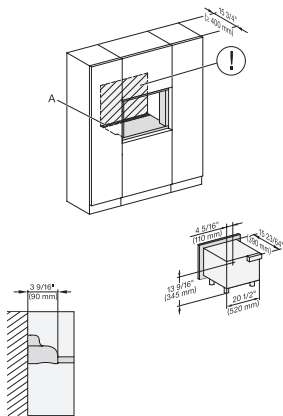

M2241SC, Einbau, 30 Zoll, Flush, inset – Skizze – NA

7/8" – 22" mm – Glass, 15/16" – 23.3** mm – Stainless steel

M 2241 SC

Built-in microwave oven, 24" width
with sensor controls on the side for convenient operation.

M2241SC, Einbau, 30 Zoll, Flush, inset, breite Front – Skizze – NA

7/8" – 22" mm – Glass, 15/16" – 23.3" mm – Stainless steel

M2241SC, Einbau, 30 Zoll, Flush, inset, Oberschrank – Skizze – NA

M2241SC, Einbau, 30 Zoll, Flush, inset, breite Front, Oberschrank – Skizze – NA

M2241SC, Installation, 30 Zoll, Flush, inset – Skizze – NA

A – Cut-out (4" x 28" / 100 mm x 720 mm) in the bottom of the cabinet for power cord and ventilation, ! – Electrical and water supplies are recommended to be placed in adjacent cabinetry., Additional cabinet depth is required when placing the electrical and water supplies behind the appliance., , E = Electric connection

M2241SC, Installation, 30 Zoll, Flush, inset, breite Front – Skizze – NA

A – Cut-out (4" x 28" / 100 mm x 720 mm) in the bottom of the cabinet for power cord and ventilation, ! – Electrical and water supplies are recommended to be placed in adjacent cabinetry., Additional cabinet depth is required when placing the electrical and water supplies behind the appliance., , E = Electric connection