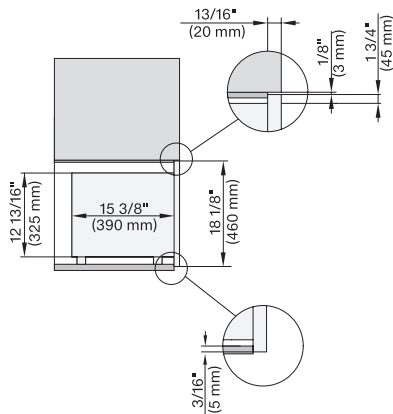

M 2241 SC

Built-in microwave oven, 24" width with sensor controls on the side for convenient operation.

M2241SC, Installation, 30 Zoll, Proud, breite Front – Skizze – NA

A – Cut-out (4" x 28" / 100 mm x 720 mm) in the bottom of the cabinet for power cord and ventilation, ! – Electrical and water supplies are recommended to be placed in adjacent cabinetry., Additional cabinet depth is required when placing the electrical and water supplies behind the appliance., , E = Electric connection

M2241SC, Installation, 30 Zoll, Proud, Oberschrank – Skizze – NA

A – Cut-out (4" x 28" / 100 mm x 720 mm) in the bottom of the cabinet for power cord and ventilation, ! – Electrical and water supplies are recommended to be placed in adjacent cabinetry., Additional cabinet depth is required when placing the electrical and water supplies behind the appliance., , E = Electric connection

M2241SC, Installation, 30 Zoll, Proud, breite Front, Oberschrank – Skizze – NA

A – Cut-out (4" x 28" / 100 mm x 720 mm) in the bottom of the cabinet for power cord and ventilation, ! – Electrical and water supplies are recommended to be placed in adjacent cabinetry., Additional cabinet depth is required when placing the electrical and water supplies behind the appliance., , E = Electric connection

M2241SC, Seitenansicht, 30 Zoll, Flush, inset – Skizze – NA

7/8" – 22" mm – Glass, 15/16" – 23.3** mm – Stainless steel

M2241SC, Seitenansicht, 30 Zoll, Flush, inset, Oberschrank – Skizze – NA

7/8" – 22" mm – Glass, 15/16" – 23.3** mm – Stainless steel