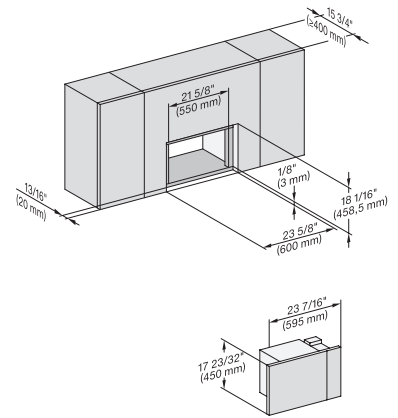

M2241SC, Seitenansicht, 30 Zoll, Flush, inset – Skizze – NA

7/8" – 22" mm – Glass, 15/16" – 23.3** mm – Stainless steel

M2241SC, Seitenansicht, 30 Zoll, Flush, inset, Oberschrank – Skizze – NA

7/8" – 22" mm – Glass, 15/16" – 23.3** mm – Stainless steel

M2241SC, Einbau, 30 Zoll, Flush, inset – Skizze – NA

7/8" – 22" mm – Glass, 15/16" – 23.3** mm – Stainless steel

M 2241 SC

Built-in microwave oven, 24" width
with sensor controls on the side for convenient operation.

M2241SC, Einbau, 30 Zoll, Flush, inset, breite Front – Skizze – NA

7/8" – 22" mm – Glass, 15/16" – 23.3" mm – Stainless steel

M2241SC, Einbau, 30 Zoll, Flush, inset, Oberschrank – Skizze – NA

M2241SC, Einbau, 30 Zoll, Flush, inset, breite Front, Oberschrank – Skizze – NA

M2241SC, Installation, 30 Zoll, Flush, inset – Skizze – NA

A – Cut-out (4" x 28" / 100 mm x 720 mm) in the bottom of the cabinet for power cord and ventilation, ! – Electrical and water supplies are recommended to be placed in adjacent cabinetry., Additional cabinet depth is required when placing the electrical and water supplies behind the appliance., , E = Electric connection