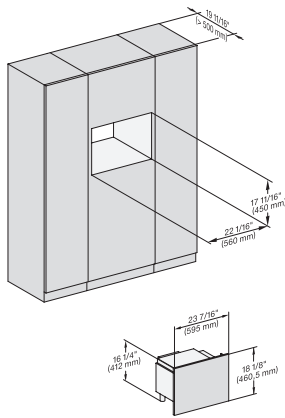

Standard accessories

M 2241 SC

Built-in microwave oven, 24" width
with sensor controls on the side for convenient operation.

M2241SC, Seitenansicht, 30 Zoll, Proud, Oberschrank – Skizze – NA

7/8" – 22" mm – Glass, 15/16" – 23.3** mm – Stainless steel

M2241SC, Installation, 30 Zoll, Proud – Skizze – NA

A – Cut-out (4" x 28" / 100 mm x 720 mm) in the bottom of the cabinet for power cord and ventilation, ! – Electrical and water supplies are recommended to be placed in adjacent cabinetry. Additional cabinet depth is required when placing the electrical and water supplies behind the appliance., , E = Electric connection