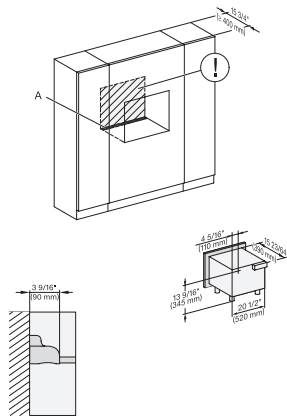

Standard accessories

M 2241 SC

Built-in microwave oven, 24" width
with sensor controls on the side for convenient operation.

M2241SC, Seitenansicht, 30 Zoll, Proud, Oberschrank – Skizze – NA

7/8" – 22" mm – Glass, 15/16" – 23.3** mm – Stainless steel

M2241SC, Einbau, 30 Zoll, Proud – Skizze – NA

M2241SC, Einbau, 30 Zoll, Proud, breite Front – Skizze – NA

M2241SC, Einbau, 30 Zoll, Proud, Oberschrank – Skizze – NA

M2241SC, Einbau, 30 Zoll, Proud, breite Front, Oberschrank – Skizze – NA

M2241SC, Installation, 30 Zoll, Proud – Skizze – NA

A – Cut-out (4" x 28" / 100 mm x 720 mm) in the bottom of the cabinet for power cord and ventilation, ! – Electrical and water supplies are recommended to be placed in adjacent cabinetry. Additional cabinet depth is required when placing the electrical and water supplies behind the appliance., , E = Electric connection

M 2241 SC

Built-in microwave oven, 24" width with sensor controls on the side for convenient operation.

M2241SC, Installation, 30 Zoll, Proud, breite Front – Skizze – NA

A – Cut-out (4" x 28" / 100 mm x 720 mm) in the bottom of the cabinet for power cord and ventilation, ! – Electrical and water supplies are recommended to be placed in adjacent cabinetry., Additional cabinet depth is required when placing the electrical and water supplies behind the appliance., , E = Electric connection