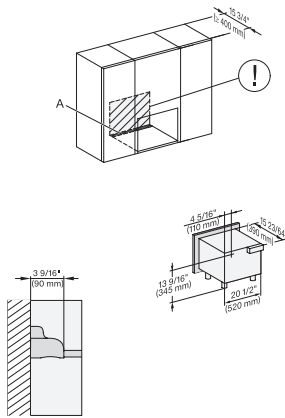

M2241SC, Installation, 30 Zoll, Proud – Skizze – NA

A – Cut-out (4" x 28" / 100 mm x 720 mm) in the bottom of the cabinet for power cord and ventilation, ! – Electrical and water supplies are recommended to be placed in adjacent cabinetry. Additional cabinet depth is required when placing the electrical and water supplies behind the appliance., , E = Electric connection

M 2241 SC

Built-in microwave oven, 24" width with sensor controls on the side for convenient operation.

M2241SC, Installation, 30 Zoll, Proud, breite Front – Skizze – NA

A – Cut-out (4" x 28" / 100 mm x 720 mm) in the bottom of the cabinet for power cord and ventilation, ! – Electrical and water supplies are recommended to be placed in adjacent cabinetry., Additional cabinet depth is required when placing the electrical and water supplies behind the appliance., , E = Electric connection

M2241SC, Installation, 30 Zoll, Proud, Oberschrank – Skizze – NA

A – Cut-out (4" x 28" / 100 mm x 720 mm) in the bottom of the cabinet for power cord and ventilation, ! – Electrical and water supplies are recommended to be placed in adjacent cabinetry., Additional cabinet depth is required when placing the electrical and water supplies behind the appliance., , E = Electric connection

M2241SC, Seitenansicht, 30 Zoll, Flush, inset – Skizze – NA

7/8" – 22" mm – Glass, 15/16" – 23.3** mm – Stainless steel

M2241SC, Seitenansicht, 30 Zoll, Flush, inset, Oberschrank – Skizze – NA

7/8" – 22" mm – Glass, 15/16" – 23.3** mm – Stainless steel