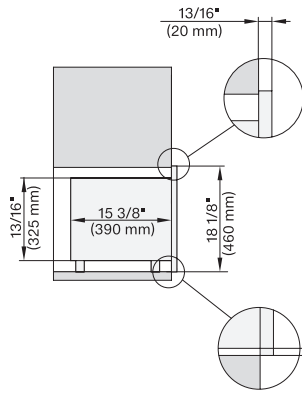

M 2241 SC

Built-in microwave oven, 24" width
with sensor controls on the side for convenient operation.

EAN: 4002516540335 / Material number: 11845640 / Old Material Number: 24224120USA

Power Rating in V	120
Frequency in Hz	60
Fuse rating in A	10
Number of phases	1
Connection wire with plug	•
Length of power cord in in. (m)	1.60

Standard accessories

M 2241 SC

Built-in microwave oven, 24" width
with sensor controls on the side for convenient operation.

M2241SC, Seitenansicht, 30 Zoll, Proud, Oberschrank – Skizze – NA

7/8" – 22" mm – Glass, 15/16" – 23.3** mm – Stainless steel

M2241SC, Installation, 30 Zoll, Proud – Skizze – NA

A – Cut-out (4" x 28" / 100 mm x 720 mm) in the bottom of the cabinet for power cord and ventilation, ! – Electrical and water supplies are recommended to be placed in adjacent cabinetry. Additional cabinet depth is required when placing the electrical and water supplies behind the appliance., , E = Electric connection

M2241SC, Seitenansicht, 30 Zoll, Flush, inset – Skizze – NA

7/8" – 22" mm – Glass, 15/16" – 23.3** mm – Stainless steel

M2241SC, Seitenansicht, 30 Zoll, Flush, inset, Oberschrank – Skizze – NA

7/8" – 22" mm – Glass, 15/16" – 23.3** mm – Stainless steel