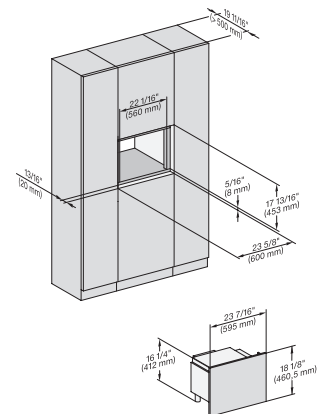

M2241SC, Installation, 30 Zoll, Proud, Oberschrank – Skizze – NA

A – Cut-out (4" x 28" / 100 mm x 720 mm) in the bottom of the cabinet for power cord and ventilation, ! – Electrical and water supplies are recommended to be placed in adjacent cabinetry., Additional cabinet depth is required when placing the electrical and water supplies behind the appliance., , E = Electric connection

M2241SC, Installation, 30 Zoll, Proud, breite Front, Oberschrank – Skizze – NA

A – Cut-out (4" x 28" / 100 mm x 720 mm) in the bottom of the cabinet for power cord and ventilation, ! – Electrical and water supplies are recommended to be placed in adjacent cabinetry., Additional cabinet depth is required when placing the electrical and water supplies behind the appliance., , E = Electric connection

M2241SC, Seitenansicht, 30 Zoll, Flush, inset – Skizze – NA

7/8" – 22" mm – Glass, 15/16" – 23.3** mm – Stainless steel

M2241SC, Seitenansicht, 30 Zoll, Flush, inset, Oberschrank – Skizze – NA

7/8" – 22" mm – Glass, 15/16" – 23.3** mm – Stainless steel

M2241SC, Einbau, 30 Zoll, Flush, inset – Skizze – NA

7/8" – 22" mm – Glass, 15/16" – 23.3** mm – Stainless steel

M 2241 SC

Built-in microwave oven, 24" width
with sensor controls on the side for convenient operation.