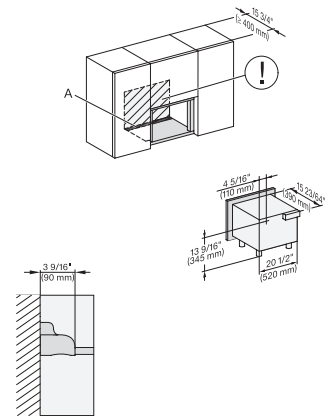

M2241SC, Einbau, 30 Zoll, Flush, inset – Skizze – NA

7/8" – 22" mm – Glass, 15/16" – 23.3** mm – Stainless steel

M 2241 SC

Built-in microwave oven, 24" width
with sensor controls on the side for convenient operation.

M2241SC, Einbau, 30 Zoll, Flush, inset, breite Front – Skizze – NA

7/8" – 22" mm – Glass, 15/16" – 23.3" mm – Stainless steel

M2241SC, Einbau, 30 Zoll, Flush, inset, Oberschrank – Skizze – NA

M2241SC, Einbau, 30 Zoll, Flush, inset, breite Front, Oberschrank – Skizze – NA

M2241SC, Installation, 30 Zoll, Flush, inset – Skizze – NA

A – Cut-out (4" x 28" / 100 mm x 720 mm) in the bottom of the cabinet for power cord and ventilation, ! – Electrical and water supplies are recommended to be placed in adjacent cabinetry., Additional cabinet depth is required when placing the electrical and water supplies behind the appliance., , E = Electric connection

M2241SC, Installation, 30 Zoll, Flush, inset, breite Front – Skizze – NA

A – Cut-out (4" x 28" / 100 mm x 720 mm) in the bottom of the cabinet for power cord and ventilation, ! – Electrical and water supplies are recommended to be placed in adjacent cabinetry., Additional cabinet depth is required when placing the electrical and water supplies behind the appliance., , E = Electric connection