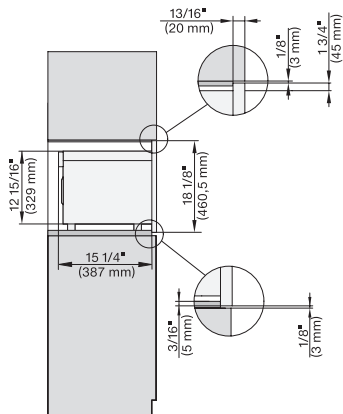

M2241SC, Installation, 30 Zoll, Proud – Skizze – NA

A – Cut-out (4" x 28" / 100 mm x 720 mm) in the bottom of the cabinet for power cord and ventilation, ! – Electrical and water supplies are recommended to be placed in adjacent cabinetry. Additional cabinet depth is required when placing the electrical and water supplies behind the appliance., , E = Electric connection

M 2241 SC

Built-in microwave oven, 24" width with sensor controls on the side for convenient operation.

M2241SC, Installation, 30 Zoll, Proud, breite Front – Skizze – NA

A – Cut-out (4" x 28" / 100 mm x 720 mm) in the bottom of the cabinet for power cord and ventilation, ! – Electrical and water supplies are recommended to be placed in adjacent cabinetry., Additional cabinet depth is required when placing the electrical and water supplies behind the appliance., , E = Electric connection

M2241SC, Installation, 30 Zoll, Proud, Oberschrank – Skizze – NA

A – Cut-out (4" x 28" / 100 mm x 720 mm) in the bottom of the cabinet for power cord and ventilation, ! – Electrical and water supplies are recommended to be placed in adjacent cabinetry., Additional cabinet depth is required when placing the electrical and water supplies behind the appliance., , E = Electric connection

M2241SC, Seitenansicht, 30 Zoll, Flush, inset – Skizze – NA

7/8" – 22" mm – Glass, 15/16" – 23.3** mm – Stainless steel

M2241SC, Seitenansicht, 30 Zoll, Flush, inset, Oberschrank – Skizze – NA

7/8" – 22" mm – Glass, 15/16" – 23.3** mm – Stainless steel