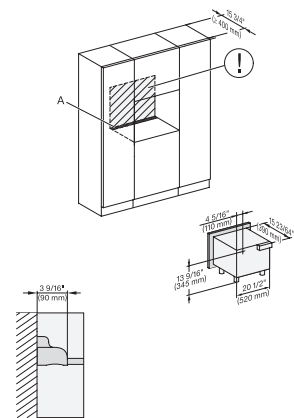

Standard accessories

M 2241 SC

Built-in microwave oven, 24" width
with sensor controls on the side for convenient operation.

M2241SC, Seitenansicht, 30 Zoll, Proud, Oberschrank – Skizze – NA

7/8" – 22" mm – Glass, 15/16" – 23.3** mm – Stainless steel

M2241SC, Einbau, 30 Zoll, Proud – Skizze – NA

M2241SC, Einbau, 30 Zoll, Proud, breite Front – Skizze – NA

M2241SC, Einbau, 30 Zoll, Proud, Oberschrank – Skizze – NA

M2241SC, Einbau, 30 Zoll, Proud, breite Front, Oberschrank – Skizze – NA

M2241SC, Installation, 30 Zoll, Proud – Skizze – NA

A – Cut-out (4" x 28" / 100 mm x 720 mm) in the bottom of the cabinet for power cord and ventilation, ! – Electrical and water supplies are recommended to be placed in adjacent cabinetry. Additional cabinet depth is required when placing the electrical and water supplies behind the appliance., , E = Electric connection

M 2241 SC

Built-in microwave oven, 24" width with sensor controls on the side for convenient operation.

M2241SC, Installation, 30 Zoll, Proud, breite Front – Skizze – NA

A – Cut-out (4" x 28" / 100 mm x 720 mm) in the bottom of the cabinet for power cord and ventilation, ! – Electrical and water supplies are recommended to be placed in adjacent cabinetry., Additional cabinet depth is required when placing the electrical and water supplies behind the appliance., , E = Electric connection