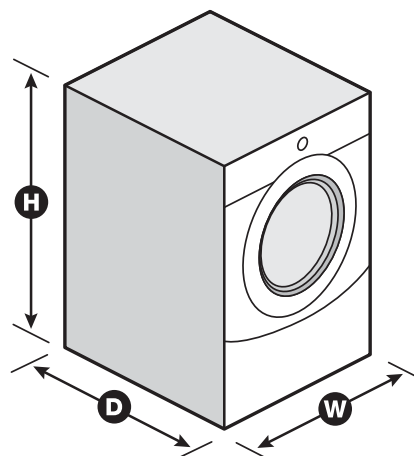

NOTE: Dimensions are for planning purposes only. For complete details, see Installation Instructions packed with product. Specifications subject to change without notice.

®/™ © 2020. All rights reserved. Printed in the U.S.A. D200104XXD. LDR3822PSpecSheetV01.