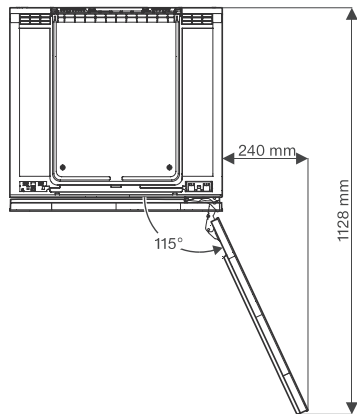

KWT 6322 UG

Built-under wine storage unit

with FlexiFrame and Push2open for greater versatility and top-quality design.

KWT6312UGS, KWT6322UG, KWT6322UG edt/cs
(Installation drawings)

KWT6312UGS, KWT6322UG, KSK6300, Side by Side

KWT6322UG, KWT6322UG edt/cs, Interior dimensions
(Installation drawings)

KWT6312UGS, KWT6322UG, KWT6322UG edt/cs
(Installation drawings)