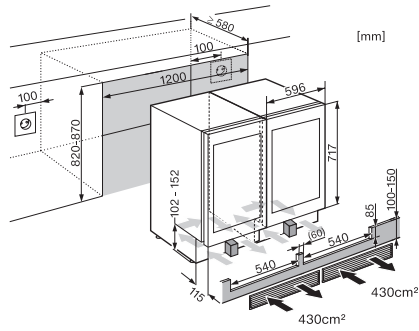

EAN: 4002516344209 / Material number: 11545800 / Old Material Number: 36632201USA

Construction type	
Built-in	•
Built-in integrated	•
Built-in built-under	•
Door hinge side	right
Convertible hinging	•
Can be installed side-by-side	•
Design	
Front color	Stainless steel/CleanSteel
Wine compartment lighting	LED illumination
Control panel	
Networking with Miele@home	•
Required Accessories	XKS 3130 W
DynaCool	•
SoftClose door closing damper	•
Concealed door opener	Push2open
No. of wooden shelves	4
Number of FlexiFrame wooden racks	3
Low-vibration storage	•
Control	
Electronic temperature display and control	TouchControl
Independent temperature control of fridge and freezer compartments	No
No. of temperature zones	2
Min. temperature setting range in °F (°C)	5
Safety	
Lock function	•
Acoustic door alarm	•
Optical door alarm	•
Technical data	
Niche depth in in.(mm)	22 7/8 (580)
Appliance width in in.(mm)	23 5/8 (597)
Appliance height in in.(mm)	32 3/8 (820)
Appliance depth in in.(mm)	22 3/4 (577)
Weight in lbs.(kg)	109 (49.0)
Wine conditioning zone volume in cu. ft. (l)	4.45 (126)
0.75 l Bordeaux bottle capacity (no. of bottles)	34 bottles
Current consumption in milliampere (mA)	2000
Voltage in V	115
Fuse rating in A	10
Number of phases	1
Frequency in Hz	60
Wire length in ft (m)	7 (2.4)
Accessories supplied	
Active AirClean filter	•

KWT 6322 UG

Built-under wine storage unit

with FlexiFrame and Push2open for greater versatility and top-quality design.

KWT6312UGS, KWT6322UG, KWT6322UG edt/cs
(Installation drawings)

KWT6312UGS, KWT6322UG, KSK6300, Side by Side