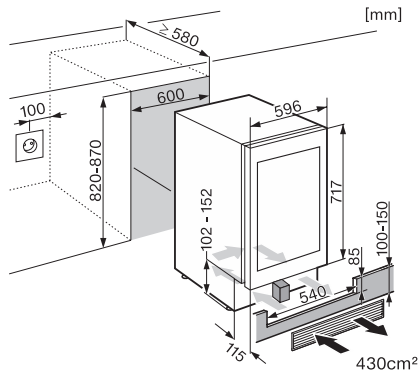

KWT 6322 UG

Built-under wine storage unit

with FlexiFrame and Push2open for greater versatility and top-quality design.

KWT6312UGS, KWT6322UG, KWT6322UG edt/cs
(Installation drawings)