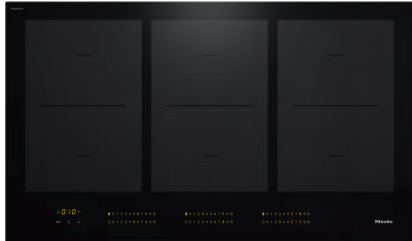

## KM 7745 FL

36-inch induction cooktop, operated with its own controls with 3 PowerFlex cooking areas for maximum performance

- Intuitive quick selection via number sequences – Smart Select
- 6 cooking zones incl. 3 high-power PowerFlex cooking areas
- With a width of 35 7/8 (909) in (mm) for proud-mounted or flush-mounted installation
- Shortest heating-up times – TwinBooster
- Communication with the ventilation hood – automatic Con@ctivity function

## KM 7745 FL

36-inch induction cooktop, operated with its own controls  
with 3 PowerFlex cooking areas for maximum performance

EAN: 4002516611615 / Material number: 12074230 / Old Material Number: 26774570USA

## KM 7745 FL

36-inch induction cooktop, operated with its own controls with 3 PowerFlex cooking areas for maximum performance

KM7745FL – frameless overlaying installation (\*footnote) – drawing

front, Flexible metal hose with power cords, L = 4' (1,200 mm), Spacer plate (only required if a protective base is installed)