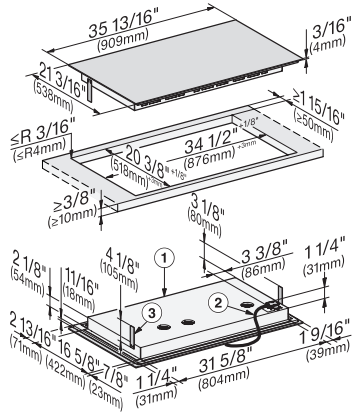

## KM 7745 FL

36-inch induction cooktop, operated with its own controls  
with 3 PowerFlex cooking areas for maximum performance

EAN: 4002516611615 / Material number: 12074230 / Old Material Number: 26774570USA

Safety switch-off	•
Permanent pan recognition	•
Individual setting options (e.g. buzzers)	•
Wipe protection	•
Minute minder	•
Keep-warm function	•
<b>Cleaning convenience</b>	
Easy to clean ceramic glass	•
<b>Safety</b>	
Safety cut-out	•
Lock function	•
System lock	•
Integrated cooling blower	•
Overheating protection	•
Residual heat indicator	•
<b>Technical data</b>	
Dimensions (width) in in. (mm)	35 7/8 (909)
Dimensions (height) in in. (mm)	3 1/8 (77)
Dimensions in mm (depth)	21 1/4 (538)
Cutout dimensions (width) in in. (mm)	34 1/2 (876)
Cutout dimensions (depth) in in. (mm)	20 1/2 (518)
Casing height incl. connection box in mm	4 1/8 (103)
Internal cutout dimensions in mm (width) with flush installation	889
Internal cutout dimensions in mm (depth) with flush installation	518
Weight in lbs. (kg)	61 (28)
External cutout dimensions in mm (width) with flush installation	913
External cutout dimensions in mm (depth) with flush installation	542
Total connected load in kW	11.20
Power cord length in in. (m)	3 (1.2)
Voltage in V	208-240
Frequency in Hz	50-60
<b>Standard accessories</b>	
Power cord	Yes

## KM 7745 FL

36-inch induction cooktop, operated with its own controls with 3 PowerFlex cooking areas for maximum performance

KM7745FL – frameless overlaying installation (\*footnote) – drawing

front, Flexible metal hose with power cords, L = 4' (1,200 mm), Spacer plate (only required if a protective base is installed)

KM7745FL – flush installation (\*footnote) – drawing

Front, Flexible metal hose with power cords, L = 4' (1,200 mm), Spacer plate (only required if a protective base is installed), Stepped cut-out, natural stone countertop, Wooden strip 1/2" (12 mm) (not supplied)