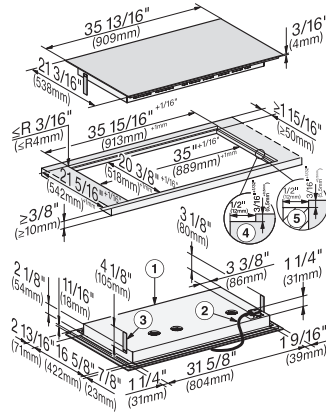

Safety switch-off	•
Permanent pan recognition	•
Individual setting options (e.g. buzzers)	•
Wipe protection	•
Minute minder	•
Keep-warm function	•
<b>Cleaning convenience</b>	
Easy to clean ceramic glass	•
<b>Safety</b>	
Safety cut-out	•
Lock function	•
System lock	•
Integrated cooling blower	•
Overheating protection	•
Residual heat indicator	•
<b>Technical data</b>	
Dimensions (width) in in. (mm)	35 7/8 (909)
Dimensions (height) in in. (mm)	3 1/8 (77)
Dimensions in mm (depth)	21 1/4 (538)
Cutout dimensions (width) in in. (mm)	34 1/2 (876)
Cutout dimensions (depth) in in. (mm)	20 1/2 (518)
Casing height incl. connection box in mm	4 1/8 (103)
Internal cutout dimensions in mm (width) with flush installation	889
Internal cutout dimensions in mm (depth) with flush installation	518
Weight in lbs. (kg)	61 (28)
External cutout dimensions in mm (width) with flush installation	913
External cutout dimensions in mm (depth) with flush installation	542
Total connected load in kW	11.20
Power cord length in in. (m)	3 (1.2)
Voltage in V	208-240
Frequency in Hz	50-60
<b>Standard accessories</b>	
Power cord	Yes

## KM 7745 FL

36-inch induction cooktop, operated with its own controls with 3 PowerFlex cooking areas for maximum performance

KM7745FL – frameless overlaying installation (\*footnote) – drawing

front, Flexible metal hose with power cords, L = 4' (1,200 mm), Spacer plate (only required if a protective base is installed)

KM7745FL – flush installation (\*footnote) – drawing

Front, Flexible metal hose with power cords, L = 4' (1,200 mm), Spacer plate (only required if a protective base is installed), Stepped cut-out, natural stone countertop, Wooden strip 1/2" (12 mm) (not supplied)