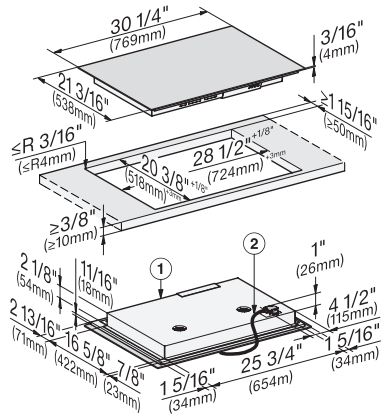

Safety switch-off	•
Permanent pan recognition	•
Individual setting options (e.g. buzzers)	•
Wipe protection	•
Minute minder	•
Keep-warm function	•
Cleaning convenience	
Easy to clean ceramic glass	•
Safety	
Safety cut-out	•
Lock function	•
System lock	•
Integrated cooling blower	•
Overheating protection	•
Residual heat indicator	•
Technical data	
Dimensions (width) in in. (mm)	30 3/8 (769)
Dimensions (height) in in. (mm)	3 1/8 (77)
Dimensions in mm (depth)	21 1/4 (538)
Cutout dimensions (width) in in. (mm)	28 5/8 (724)
Cutout dimensions (depth) in in. (mm)	20 1/2 (518)
Casing height incl. connection box in mm	3 7/8 (98)
Internal cutout dimensions in mm (width) with flush installation	749
Internal cutout dimensions in mm (depth) with flush installation	518
Weight in lbs. (kg)	46 (21)
External cutout dimensions in mm (width) with flush installation	773
External cutout dimensions in mm (depth) with flush installation	542
Total connected load in kW	7.60
Power cord length in in. (m)	3 (1.2)
Voltage in V	208-240
Frequency in Hz	50-60
Standard accessories	
Power cord	Yes

KM 7735 FL

30-inch induction cooktop, operated with its own controls with PowerFlex cooking area for maximum performance

KM7735FL – frameless overlaying installation (*footnote) – drawing

front, Flexible metal hose with power cords, L = 4' (1,200 mm),

KM7735FL – flush installation (*footnote) – drawing

Front, Flexible metal hose with power cords, L = 4' (1,200 mm), Stepped cut-out, natural stone countertop, Wooden strip 1/2" (12 mm) (not supplied)