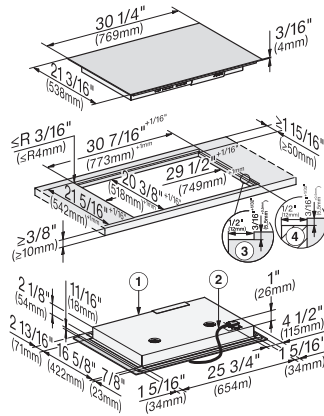

Safety switch-off	•
Permanent pan recognition	•
Individual setting options (e.g. buzzers)	•
Wipe protection	•
Minute minder	•
Keep-warm function	•
Cleaning convenience	
Easy to clean ceramic glass	•
Safety	
Safety cut-out	•
Lock function	•
System lock	•
Integrated cooling blower	•
Overheating protection	•
Residual heat indicator	•
Technical data	
Dimensions (width) in in. (mm)	30 3/8 (769)
Dimensions (height) in in. (mm)	3 1/8 (77)
Dimensions in mm (depth)	21 1/4 (538)
Cutout dimensions (width) in in. (mm)	28 5/8 (724)
Cutout dimensions (depth) in in. (mm)	20 1/2 (518)
Casing height incl. connection box in mm	3 7/8 (98)
Internal cutout dimensions in mm (width) with flush installation	749
Internal cutout dimensions in mm (depth) with flush installation	518
Weight in lbs. (kg)	46 (21)
External cutout dimensions in mm (width) with flush installation	773
External cutout dimensions in mm (depth) with flush installation	542
Total connected load in kW	7.60
Power cord length in in. (m)	3 (1.2)
Voltage in V	208-240
Frequency in Hz	50-60
Standard accessories	
Power cord	Yes

KM 7735 FL

30-inch induction cooktop, operated with its own controls with PowerFlex cooking area for maximum performance

KM7735FL – frameless overlaying installation (*footnote) – drawing

front, Flexible metal hose with power cords, L = 4' (1,200 mm),

KM7735FL – flush installation (*footnote) – drawing

Front, Flexible metal hose with power cords, L = 4' (1,200 mm), Stepped cut-out, natural stone countertop, Wooden strip 1/2" (12 mm) (not supplied)