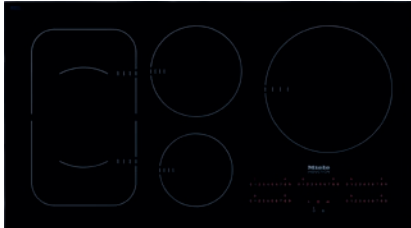

KM 6375

Induction Cooktop

with PowerFlex cooking area for maximum versatility and performance.

EAN: 4002515472781 / Material number: 09775920 / Old Material Number: 26637562USA

Minute minder	•
Cleaning convenience	
Easy to clean ceramic glass	•
Safety	
Safety cut-out	•
Lock function	•
System lock	•
Overheating protection	•
Residual heat indicator	•
Technical data	
Dimensions (width) in in. (mm)	35 7/8 (911)
Dimensions (height) in in. (mm)	4 7/8 (121)
Dimensions in mm (depth)	20 1/4 (512)
Casing height incl. connection box in mm	5 1/8 (128)
Internal cutout dimensions in mm (width) with flush installation	889
Internal cutout dimensions in mm (depth) with flush installation	490
Weight in lbs. (kg)	59 (27)
External cutout dimensions in mm (width) with flush installation	915
External cutout dimensions in mm (depth) with flush installation	516
Total connected load in kW	11.50
Power cord length in in. (m)	3 (1.2)
Voltage in V	240
Frequency in Hz	60
Standard accessories	
Power cord	Yes