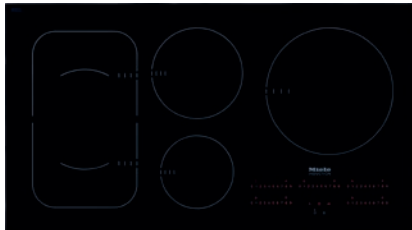

KM 6375

Induction Cooktop

with PowerFlex cooking area for maximum versatility and performance.

- Quick selection using numerical linear keybanks – Direct control plus
- Modern design – 35 7/8 (911) in (mm) wide for flush-mounted installation
- Versatile and fast – 5 cooking zones incl. 1 PowerFlex area
- Communication with the ventilation hood – automatic Con@ctivity function
- Broad performance spectrum – keep warm function and TwinBoost