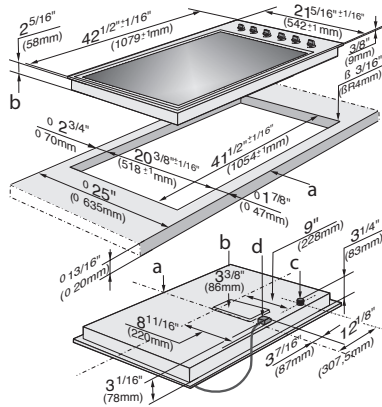

EAN: 4002514141213 / Material number: 06792870 / Old Material Number: 26348551USA

Heating type	
Fuel type	Gas
Design	
Independent of oven	•
Design	
Cast iron pot rests (matte black enameled)	•
Stainless steel trough	•
Cooking zone details	
No. of rings	6
Gas burner power rating	
Normal burner in kW	2.60
Normal burner in BTU/h	9000
Large burner in kW	3.50
Large burner in BTU/h	12500
Dual wok burner in kW	4.50
Dual wok burner in BTU/h	15300
1st cooking zone/cooking area	
Position	front left
Type	Dual wok burner
2nd cooking zone/cooking area	
Position	rear left
Type	Standard burner
3rd cooking zone/cooking area	
Position	rear center
Type	High-speed burner
4th cooking zone/cooking area	
Position	rear right
Type	Standard burner
5th cooking zone/cooking area	
Position	front right
Type	Dual wok burner
6th cooking zone/cooking area	
Position	front center
Type	High-speed burner
User convenience	
Operation via knobs	•
Electronic ignition with one-handed operation	•
QuickStart	•
Safety	
GasStop & ReStart	•
Technical data	
Dimensions (H x W x D) in inches (mm)	
Dimensions (width) in in. (mm)	42 1/2 (1079)
Dimensions (height) in in. (mm)	5 (125)
Dimensions in mm (depth)	21 3/8 (542)
Cutout dimensions (width) in in. (mm)	41 1/2 (1054)
Cutout dimensions (depth) in in. (mm)	20 1/2 (518)
Weight in lbs. (kg)	63 (29)
Total connected load in kW	21.50
Power cord length in in. (m)	3 (1.2)

KM 3485 LP

42-inch gas cooktop

with 2 dual wok burners for particularly versatile cooking convenience.

EAN: 4002514141213 / Material number: 06792870 / Old Material Number: 26348551USA

Position of gas connection	Hinten rechts
Voltage in V	120
Frequency in Hz	60
Standard accessories	
Power cord	No

KM 3485 LP

42-inch gas cooktop

with 2 dual wok burners for particularly versatile cooking convenience.

KM 3484/KM3485 (Installation drawing) – USA

1. Front, 2. Installation height, 3. Gas connection, 4. Electrical connection