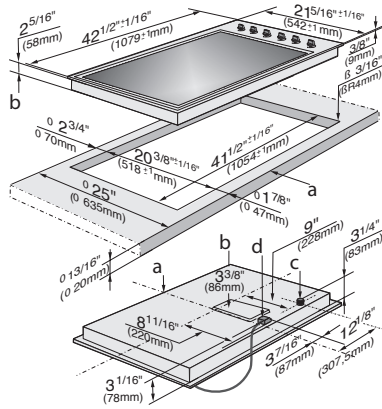

KM 3485 G

42-inch gas cooktop

with 2 dual wok burners for particularly versatile cooking convenience.

EAN: 4002514141190 / Material number: 06792850 / Old Material Number: 26348550USA

Position of gas connection	Hinten rechts
Voltage in V	120
Frequency in Hz	60
<b>Standard accessories</b>	
Power cord	No

## KM 3485 G

42-inch gas cooktop

with 2 dual wok burners for particularly versatile cooking convenience.

KM 3484/KM3485 (Installation drawing) – USA

1. Front, 2. Installation height, 3. Gas connection, 4. Electrical connection