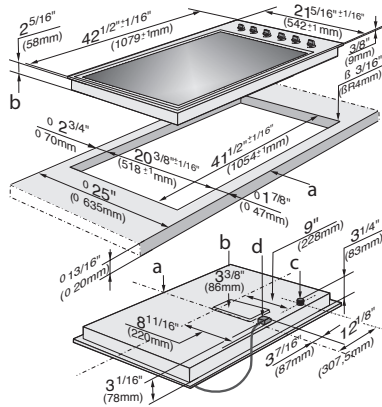

EAN: 4002514141183 / Material number: 06792840 / Old Material Number: 26348450USA

Heating type	
Fuel type	Gas
Design	
Independent of oven	•
Design	
Cast iron pot rests (matte black enameled)	•
Stainless steel trough	•
Cooking zone details	
No. of rings	6
Gas burner power rating	
Normal burner in kW	2.60
Normal burner in BTU/h	9000
Large burner in kW	3.50
Large burner in BTU/h	12000
Dual wok burner in kW	4.50
Dual wok burner in BTU/h	15300
1st cooking zone/cooking area	
Position	front left
Type	Dual wok burner
2nd cooking zone/cooking area	
Position	rear left
Type	Standard burner
3rd cooking zone/cooking area	
Position	rear center
Type	High-speed burner
4th cooking zone/cooking area	
Position	rear right
Type	Standard burner
5th cooking zone/cooking area	
Position	front right
Type	Dual wok burner
6th cooking zone/cooking area	
Position	front center
Type	High-speed burner
User convenience	
Operation via knobs	•
Electronic ignition with one-handed operation	•
QuickStart	•
Safety	
GasStop & ReStart	•
Technical data	
Dimensions (H x W x D) in inches (mm)	
Dimensions (width) in in. (mm)	42 1/2 (1079)
Dimensions (height) in in. (mm)	5 (125)
Dimensions in mm (depth)	21 3/8 (542)
Cutout dimensions (width) in in. (mm)	41 1/2 (1054)
Cutout dimensions (depth) in in. (mm)	20 1/2 (518)
Weight in lbs. (kg)	63 (29)
Total connected load in kW	21.50
Power cord length in in. (m)	3 (1.2)

KM 3484 G

42-inch gas cooktop

with 2 dual wok burners for particularly versatile cooking convenience.

EAN: 4002514141183 / Material number: 06792840 / Old Material Number: 26348450USA

Position of gas connection	Hinten rechts
Voltage in V	120
Frequency in Hz	60
Standard accessories	
Power cord	No

KM 3484 G

42-inch gas cooktop

with 2 dual wok burners for particularly versatile cooking convenience.

KM 3484/KM3485 (Installation drawing) – USA

1. Front, 2. Installation height, 3. Gas connection, 4. Electrical connection