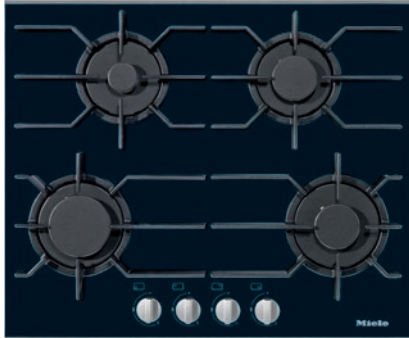

KM 3010 G  
Gas cooktop  
with 4 burners

- Simple controls -single-handed operation via rotary dial control
- Elegant design – 24 3/4 (626) in (mm) wide gas on glass cooktop
- Versatile – 4 burners
- Extremely safe – GasStop function
- Easy cleaning – ComfortClean dishwasher-safe grates

EAN: 4002515135051 / Material number: 09272050 / Old Material Number: 26301050USA

<b>Heating type</b>	
Fuel type	Gas
<b>Design</b>	
Independent of oven	•
<b>Design</b>	
Ceramic surface colour	Black
Cast iron pot rests (matte black enameled)	•
Miele logo embossed in stainless steel	•
<b>Cooking zone details</b>	
No. of rings	4
<b>Gas burner power rating</b>	
Small burner in kW	1.10
Small burner in BTU/h	3750
Normal burner in kW	1.70
Normal burner in BTU/h	5800
Large burner in kW	2.73
Large burner in BTU/h	9300
<b>1st cooking zone/cooking area</b>	
Position	front left
Type	High-speed burner
<b>2nd cooking zone/cooking area</b>	
Position	rear left
Type	Economy burner
<b>3rd cooking zone/cooking area</b>	
Position	rear right
Type	Standard burner
<b>4th cooking zone/cooking area</b>	
Position	front right
Type	Standard burner
<b>User convenience</b>	
Operation via knobs	•
Electronic ignition with one-handed operation	•
<b>Cleaning convenience</b>	
Dishwasher-safe trivets	•
<b>Safety</b>	
GasStop	•
GasStop & ReStart	•
<b>Technical data</b>	
Dimensions (H x W x D) in inches (mm)	
Dimensions (width) in in. (mm)	24 3/4 (626)
Dimensions (height) in in. (mm)	2 1/4 (54)
Dimensions in mm (depth)	20 3/4 (526)
Cutout dimensions (width) in in. (mm)	23 5/8 (600)
Cutout dimensions (depth) in in. (mm)	19 3/4 (500)
Casing height incl. connection box in mm	2 1/2 (63)
Weight in lbs. (kg)	37 (17)
Total connected load in kW	7.20
Power cord length in in. (m)	3 (1.2)
Position of gas connection	Hinten links
Voltage in V	120

KM 3010 G  
Gas cooktop  
with 4 burners

EAN: 4002515135051 / Material number: 09272050 / Old Material Number: 26301050USA

Frequency in Hz

60

**Standard accessories**

Power cord

No