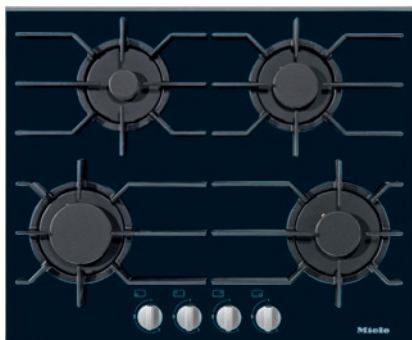

KM 3010 G  
Gas cooktop  
with 4 burners

- Simple controls -single-handed operation via rotary dial control
- Elegant design – 24 3/4 (626) in (mm) wide gas on glass cooktop
- Versatile – 4 burners
- Extremely safe – GasStop function
- Easy cleaning – ComfortClean dishwasher-safe grates

EAN: 4002515135051 / Material number: 09272050 / Old Material Number: 26301050USA

<b>Heating type</b>	
Fuel type	Gas
<b>Design</b>	
Independent of oven	•
<b>Design</b>	
Ceramic surface colour	Black
Cast iron pot rests (matte black enameled)	•
Miele logo embossed in stainless steel	•
<b>Cooking zone details</b>	
No. of rings	4
<b>Gas burner power rating</b>	
Small burner in kW	1.10
Small burner in BTU/h	3750
Normal burner in kW	1.70
Normal burner in BTU/h	5800
Large burner in kW	2.73
Large burner in BTU/h	9300
<b>1st cooking zone/cooking area</b>	
Position	front left
Type	High-speed burner
<b>2nd cooking zone/cooking area</b>	
Position	rear left
Type	Economy burner
<b>3rd cooking zone/cooking area</b>	
Position	rear right
Type	Standard burner
<b>4th cooking zone/cooking area</b>	
Position	front right
Type	Standard burner
<b>User convenience</b>	
Operation via knobs	•
Electronic ignition with one-handed operation	•
<b>Cleaning convenience</b>	
Dishwasher-safe trivets	•
<b>Safety</b>	
GasStop	•
GasStop & ReStart	•
<b>Technical data</b>	
Dimensions (H x W x D) in inches (mm)	
Dimensions (width) in in. (mm)	24 3/4 (626)
Dimensions (height) in in. (mm)	2 1/4 (54)
Dimensions in mm (depth)	20 3/4 (526)
Cutout dimensions (width) in in. (mm)	23 5/8 (600)
Cutout dimensions (depth) in in. (mm)	19 3/4 (500)
Casing height incl. connection box in mm	2 1/2 (63)
Weight in lbs. (kg)	37 (17)
Total connected load in kW	7.20
Power cord length in in. (m)	3 (1.2)
Position of gas connection	Hinten links
Voltage in V	120

KM 3010 G  
Gas cooktop  
with 4 burners

EAN: 4002515135051 / Material number: 09272050 / Old Material Number: 26301050USA

Frequency in Hz

60

**Standard accessories**

Power cord

No