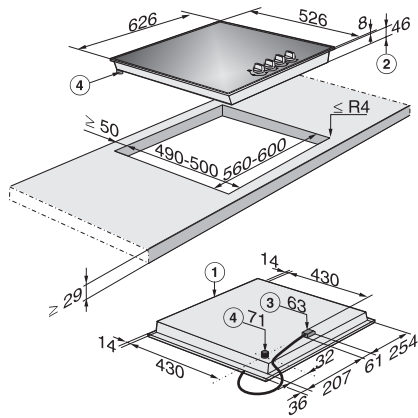

EAN: 4002515135051 / Material number: 09272050 / Old Material Number: 26301050USA

<b>Heating type</b>	
Fuel type	Gas
<b>Design</b>	
Independent of oven	•
<b>Design</b>	
Ceramic surface colour	Black
Cast iron pot rests (matte black enameled)	•
Miele logo embossed in stainless steel	•
<b>Cooking zone details</b>	
No. of rings	4
<b>Gas burner power rating</b>	
Small burner in kW	1.10
Small burner in BTU/h	3750
Normal burner in kW	1.70
Normal burner in BTU/h	5800
Large burner in kW	2.73
Large burner in BTU/h	9300
<b>1st cooking zone/cooking area</b>	
Position	front left
Type	High-speed burner
<b>2nd cooking zone/cooking area</b>	
Position	rear left
Type	Economy burner
<b>3rd cooking zone/cooking area</b>	
Position	rear right
Type	Standard burner
<b>4th cooking zone/cooking area</b>	
Position	front right
Type	Standard burner
<b>User convenience</b>	
Operation via knobs	•
Electronic ignition with one-handed operation	•
<b>Cleaning convenience</b>	
Dishwasher-safe trivets	•
<b>Safety</b>	
GasStop	•
GasStop & ReStart	•
<b>Technical data</b>	
Dimensions (H x W x D) in inches (mm)	
Dimensions (width) in in. (mm)	24 3/4 (626)
Dimensions (height) in in. (mm)	2 1/4 (54)
Dimensions in mm (depth)	20 3/4 (526)
Cutout dimensions (width) in in. (mm)	23 5/8 (600)
Cutout dimensions (depth) in in. (mm)	19 3/4 (500)
Casing height incl. connection box in mm	2 1/2 (63)
Weight in lbs. (kg)	37 (17)
Total connected load in kW	7.20
Power cord length in in. (m)	3 (1.2)
Position of gas connection	Hinten links
Voltage in V	120

## KM 3010 G Gas cooktop with 4 burners

KM 3010 G (Installation drawing)

1. Front, 2. Casing depth, 3. Mains connection box with mains connection cable L = 2000 mm, 4. Gas connection R 1/2" – ISO 7-1 (DIN EN 10226)