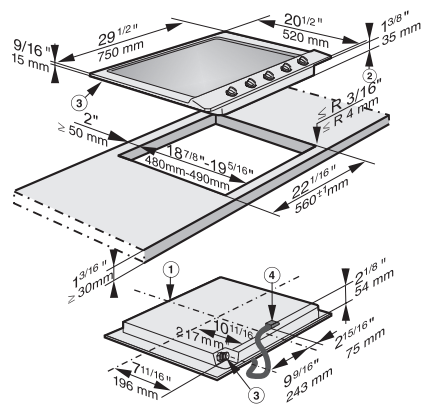

KM 2032 G

Gas cooktop

with 5 burners for particularly versatile cooking convenience.

EAN: 4002515962473 / Material number: 10735660 / Old Material Number: 26203250USA

Power cord length in in. (m)	3 (1.2)
Voltage in V	120
Frequency in Hz	60
<b>Standard accessories</b>	
Power cord	Yes

### Gas cooktop

with 5 burners for particularly versatile cooking convenience.

KM2032G (installation drawing) USA

1. Front, 2. Building-in depth, 3. Gas connection R 1/2 - ISO 7-1 (DIN 2999), 4. Mains connection box with mains connection cable, L = 1200 mm