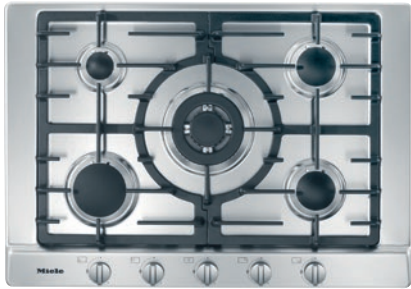

KM 2032 G  
Gas cooktop  
with 5 burners for particularly versatile cooking convenience.

- Simple controls -single-handed operation via rotary dial control
- Professional design – 29 5/8 (750) in (mm) wide stainless steel trough
- Particularly versatile – 5 burners incl. 1 mono wok
- Extremely safe – GasStop function
- Easy cleaning – ComfortClean dishwasher-safe grates

KM 2032 G

Gas cooktop

with 5 burners for particularly versatile cooking convenience.

EAN: 4002515962473 / Material number: 10735660 / Old Material Number: 26203250USA

Power cord length in in. (m)	3 (1.2)
Voltage in V	120
Frequency in Hz	60
<b>Standard accessories</b>	
Power cord	Yes