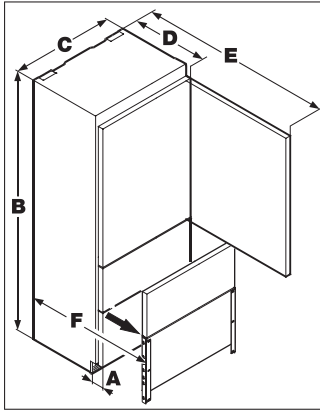

EAN: 4002515227091 / Material number: 09472260 / Old Material Number: 38985551CDN

Appliance category	
Fridge-freezer	•
Design	
Built-in	•
Built-in integrated	•
Door hinge side	right
Design	
Type of lighting	LED
User convenience	
ComfortClean	•
DynaCool	•
NoFrost	•
DuplexCool	•
SoftClose door closing damper	•
IceMaker with plumbed water connection	•
Control	
Fridge compartment can be switched off	Yes
Independent temperature control of fridge and freezer compartments	No
Super Cooling	•
No. of temperature zones	2
Fridge/fridge zone	
No. of shelves	3
Chrome-plated metal bottle rack	•
Number of door racks for cans	2
Door rack for bottles	1
Freezer/freezer zone	
Number of freezer drawers	2
Efficiency and sustainability	
Energy Star Qualified	•
Safety	
Optical door alarm	•
Optical temperature alarm	•
Power cut indication for freezer compartment	•
Technical data	
Niche width in inches (mm), min.	30 (762)
Niche width in inches (mm), max.	30 (762)
Niche height in inches (mm), min.	80 (2032)
Niche height in inches (mm), max.	81 5/8 (2072)
Niche depth in in.(mm)	24 1/8 (610)
Appliance width in in.(mm)	29 7/8 (757)
Appliance height in in.(mm)	79 7/8 (2027)
Appliance depth in in.(mm)	24 1/8 (610)
Weight in lbs.(kg)	311 (141.0)
Type of mounting	Fixed door
Climatic classification	SN-T
Total usable capacity in cu. ft. (l)	14.13 (400)
Storage time in case of fault in h	30
Current consumption in milliampere (mA)	2500
Voltage in V	115

KFN 9855 iDE

PerfectCool fridge-freezer

maximum convenience thanks to generous large capacity and ice maker.

KFN9855iDE, KFN9855iDE with footnote* (installation drawings)

* A = 3" (76 mm), B = 79- 13/16" (2027 mm), C = 29- 7/8" (757 mm), D = 24" (610 mm), E = 55 1/4" (1413 mm), F = 37- 1/8" (952 mm)