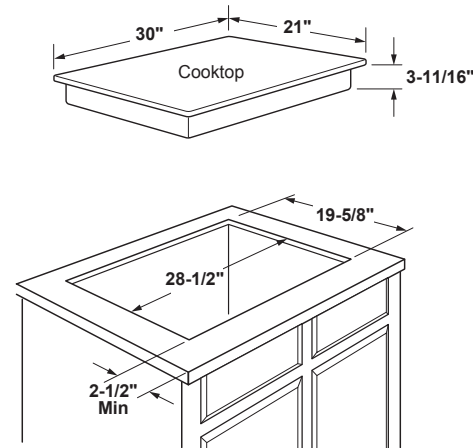

JGP5030DL/SL/BM

GE® 30" Built-In Gas Cooktop with 5 Burners and Dishwasher-Safe Grates

DIMENSIONS AND INSTALLATION INFORMATION

AGA REQUIREMENT: All gas cooktop models require 7/16" free area below cooktop height to combustible material. Requires 18" minimum from countertop to adjacent overhead cabinets.

NOTE: If installing with a GE Profile™ Telescopic Downdraft System, consult both cooktop and downdraft installation instructions packed with product before installing. Cooktop gas/electric supply may need to be re-routed to install downdraft.

ELECTRICAL RATING: 120V, 60Hz, 5A

INSTALLATION WITH SINGLE WALL OVEN INFORMATION:

30" Gas Cooktops are approved for use over select GE 27" and 30" Wall Ovens and Warming Drawers. 30" and 36" Gas cooktops are approved for use over select 30" Wall Ovens and Warming Drawers. Refer to cooktop and wall oven/warming drawer installation instructions packed with product for current dimensional data.

INSTALLATION INFORMATION: Before installing, consult installation instructions, packed with product, for current dimensional data.

Dimension and installation information are shown in inches.
*Allow 5-3/4" depth at rear for electrical and gas connections