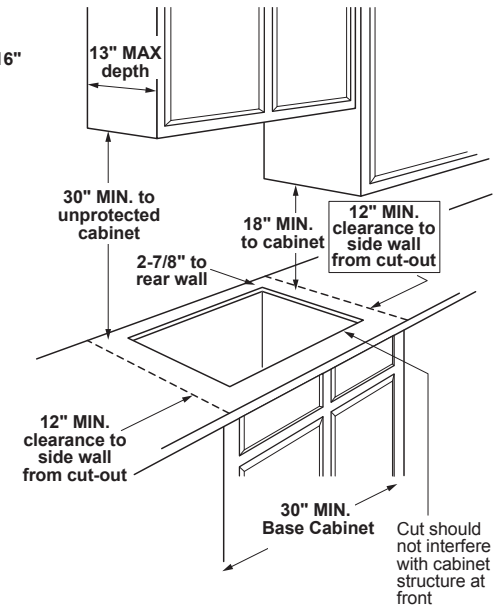

JGP5030DL/SL/BM

GE® 30" Built-In Gas Cooktop with 5 Burners and Dishwasher-Safe Grates

DIMENSIONS AND INSTALLATION INFORMATION

AGA REQUIREMENT: All gas cooktop models require 7/16" free area below cooktop height to combustible material. Requires 18" minimum from countertop to adjacent overhead cabinets.

NOTE: If installing with a GE Profile™ Telescopic Downdraft System, consult both cooktop and downdraft installation instructions packed with product before installing. Cooktop gas/electric supply may need to be re-routed to install downdraft.

ELECTRICAL RATING: 120V, 60Hz, 5A

INSTALLATION WITH SINGLE WALL OVEN INFORMATION:

30" Gas Cooktops are approved for use over select GE 27" and 30" Wall Ovens and Warming Drawers. 30" and 36" Gas cooktops are approved for use over select 30" Wall Ovens and Warming Drawers. Refer to cooktop and wall oven/warming drawer installation instructions packed with product for current dimensional data.

INSTALLATION INFORMATION: Before installing, consult installation instructions, packed with product, for current dimensional data.

Dimension and installation information are shown in inches.
*Allow 5-3/4" depth at rear for electrical and gas connections