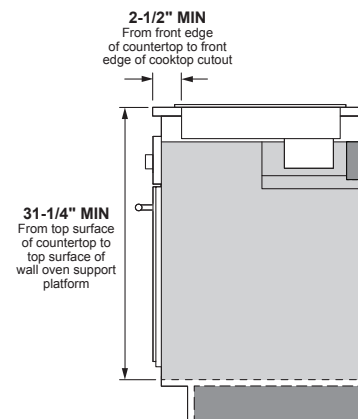

INSTALLATION ABOVE A WALL OVEN

For answers to your Monogram, GE Café™ Series, GE Profile™ Series or GE Appliances product questions, visit our website at geappliances.com or call GE Answer Center® Service, 800.626.2000.