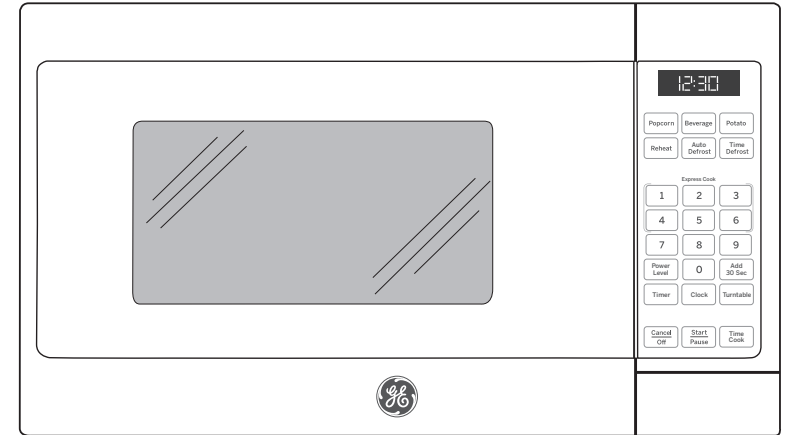

JEM3072DH/SH

GE® 0.7 Cu. Ft. Capacity Countertop Microwave Oven

FEATURES AND BENEFITS

0.7 cu. ft. capacity - 700 Watts (IEC-705 test procedure)

Optional hanging kit - Frees up counter space

Convenience cooking controls - Operating made quick and easy

Auto & time defrost - Defrosting time and power level are programmed automatically or manually for optimal results

Turntable - Rotates food throughout the cycle

Instant on controls - One-touch instant operation

Control lockout - Helps prevent accidental activation

Kitchen timer - Minute timer helps keep you on track

Cooking complete reminder - Know when your food is ready

Model JEM3072DHW - White

Model JEM3072DHBB - Black

Model JEM3072SHSS - Stainless Steel

For answers to your Monogram, GE Café™ Series, GE Profile™ Series or GE Appliances product questions, visit our website at geappliances.com or call GE Answer Center® Service, 800.626.2000.

Specification Revised 8/16