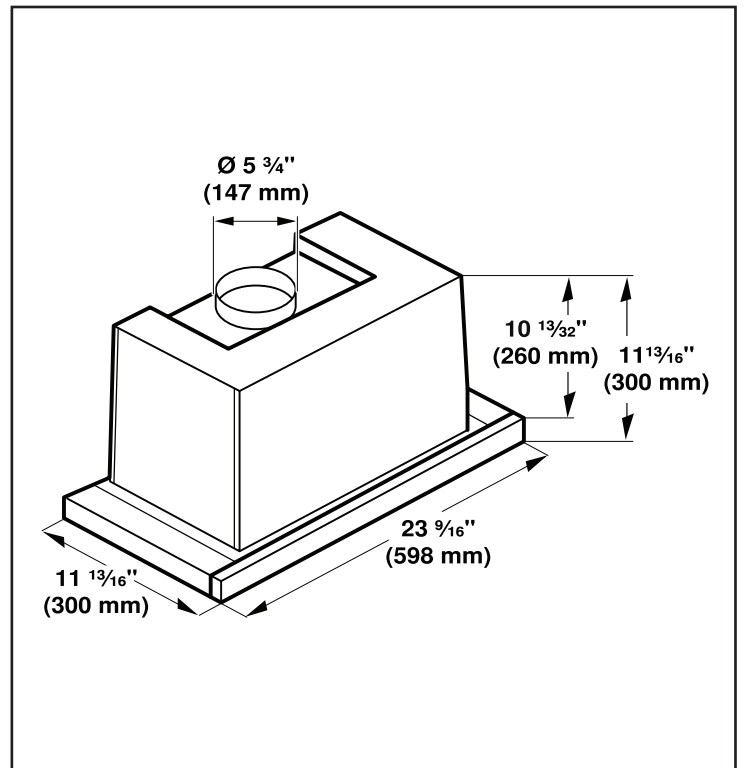

24" Pull-Out Hood

500 Series – Stainless Steel HUI54452UC

Installation Details

Accessories: To purchase Bosch accessories, cleaners & parts please visit www.bosch-home.com/us/store or call 1-800-944-2904 (Mon to Fri 5 am to 6 pm PST, Sat 6 am to 3 pm PST).

Notes: All height, width and depth dimensions are shown in inches. BSH reserves the absolute and unrestricted right to change product materials and specifications, at any time, without notice. Consult the product's installation instructions for final dimensional data and other details prior to making cutout.

Warranties: Please see Use & Care manual or Bosch website for statement of limited warranty.

For more information on our entire line of products, go to www.bosch-home.com/us or call 1-800-944-2904

© BSH Home Appliances Corporation. All rights reserved. Bosch is a registered trademark of Robert Bosch GmbH.