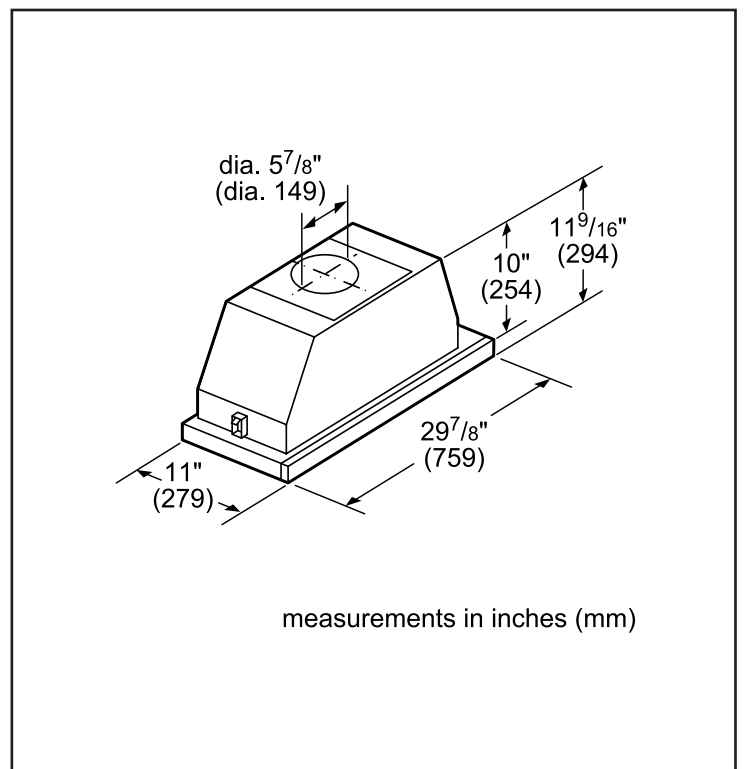

30" Pull-Out Hood

500 Series – Stainless Steel HUI50351UC

BOSCH

Invented for life

Installation Details

Accessories: To purchase Bosch accessories, cleaners & parts please visit www.bosch-home.com/us/store or call 1-800-944-2904 (Mon to Fri 5 am to 6 pm PST, Sat 6 am to 3 pm PST).

Notes: All height, width and depth dimensions are shown in inches. BSH reserves the absolute and unrestricted right to change product materials and specifications, at any time, without notice. Consult the product's installation instructions for final dimensional data and other details prior to making cutout.

Warranties: Please see Use & Care manual or Bosch website for statement of limited warranty.

For more information on our entire line of products, go to www.bosch-home.com/us or call 1-800-944-2904

© BSH Home Appliances Corporation. All rights reserved. Bosch is a registered trademark of Robert Bosch GmbH.