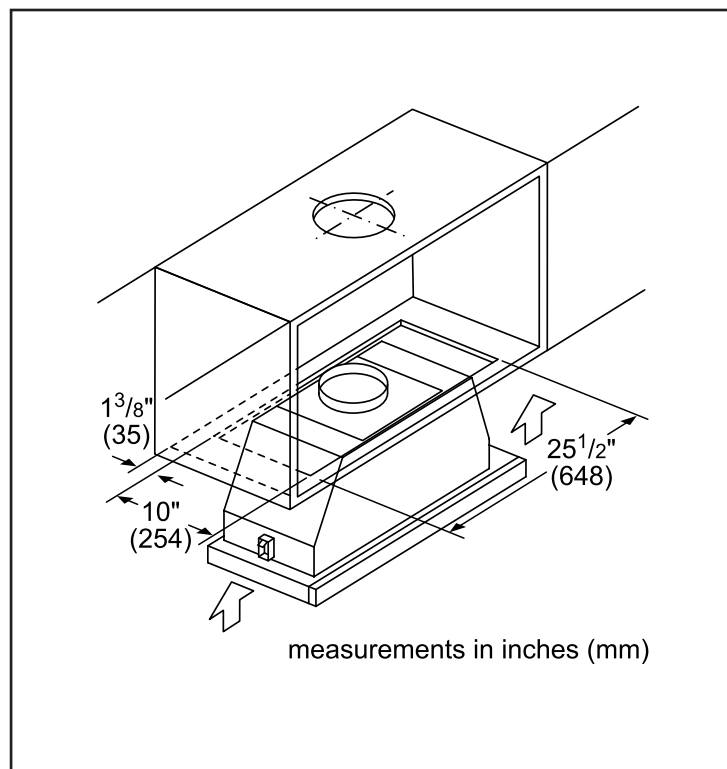

30" Pull-Out Hood

500 Series – Stainless Steel HUI50351UC

BOSCH

Invented for life

Installation Details

Accessories: To purchase Bosch accessories, cleaners & parts please visit www.bosch-home.com/us/store or call 1-800-944-2904 (Mon to Fri 5 am to 6 pm PST, Sat 6 am to 3 pm PST).

Notes: All height, width and depth dimensions are shown in inches. BSH reserves the absolute and unrestricted right to change product materials and specifications, at any time, without notice. Consult the product's installation instructions for final dimensional data and other details prior to making cutout.

Warranties: Please see Use & Care manual or Bosch website for statement of limited warranty.

For more information on our entire line of products, go to www.bosch-home.com/us or call 1-800-944-2904

© BSH Home Appliances Corporation. All rights reserved. Bosch is a registered trademark of Robert Bosch GmbH.