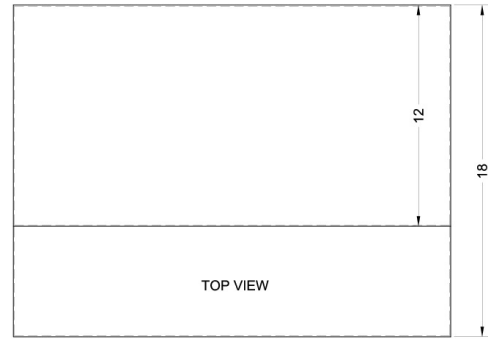

# HSHELL30WH

5" x 30" x 18" (H x W x D)

30" wide shell hood in white

**Highlights:**

30" wide shell hood to match 30" ranges

White finish and contemporary styling

Made in the USA

**Product Features:**

No electrical components	Shell hoods do not include light or fan
White finish	Black and stainless steel shell hoods also available
30 inch width	Designed to match 30 inch ranges; also available in 20, 24, and 36 inch widths
Made in the USA	Solidly constructed for years of use
More sizes available	Additional sizes can be specially ordered (minimums apply)

## HSHELL30WH Specifications:

Overview	
Nominal Width	30.0" (76 cm)
Nominal Depth	18.0" (46 cm)
Nominal Height	5.0" (13 cm)
Height of Cabinet	5.0" (13 cm)
Width	30.0" (76 cm)
Depth	18.0" (46 cm)
Cabinet	White
Weight	10.0 lbs. (5 kg)
Parts & Labor Warranty	1 Year
UPC	761101077444

MODEL NO.	WIDTH
SHELL20	19 7/8"
SHELL24	23 7/8"
SHELL30	29 7/8"
SHELL36	35 7/8"
SHELL42SS	41 7/8"
SHELL48SS	47 7/8"