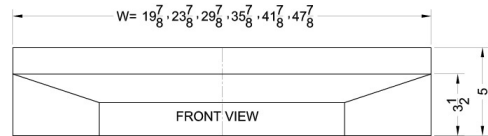

# HSHELL30WH

5" x 30" x 18" (H x W x D)

30" wide shell hood in white

**Highlights:**

30" wide shell hood to match 30" ranges

White finish and contemporary styling

Made in the USA

**Product Features:**

No electrical components	Shell hoods do not include light or fan
White finish	Black and stainless steel shell hoods also available
30 inch width	Designed to match 30 inch ranges; also available in 20, 24, and 36 inch widths
Made in the USA	Solidly constructed for years of use
More sizes available	Additional sizes can be specially ordered (minimums apply)

## HSHELL30WH Specifications:

Overview	
Nominal Width	30.0" (76 cm)
Nominal Depth	18.0" (46 cm)
Nominal Height	5.0" (13 cm)
Height of Cabinet	5.0" (13 cm)
Width	30.0" (76 cm)
Depth	18.0" (46 cm)
Cabinet	White
Weight	10.0 lbs. (5 kg)
Parts & Labor Warranty	1 Year
UPC	761101077444

MODEL NO.	WIDTH
SHELL20	19 7/8"
SHELL24	23 7/8"
SHELL30	29 7/8"
SHELL36	35 7/8"
SHELL42SS	41 7/8"
SHELL48SS	47 7/8"