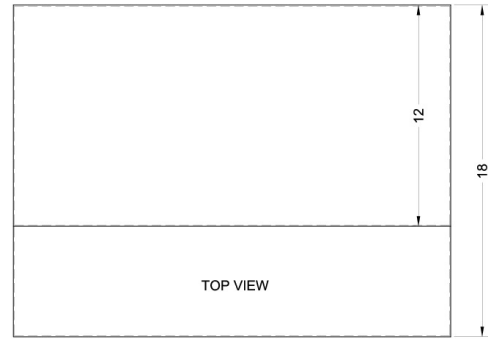

HSHELL30PL

5" x 30" x 18" (H x W x D)

30" wide shell hood in platinum gray

Highlights:

Made in the USA

30" wide shell hood to match 30" ranges

Platinum gray finish and contemporary styling

Product Features:

No electrical components	Shell hoods do not include light or fan
30 inch width	Designed to match 30 inch ranges; also available in 20, 24, and 36 inch widths
Platinum gray finish	White and black shell hoods also available in same size
Made in the USA	Solidly constructed for years of use
More sizes available	Additional sizes can be specially ordered (minimums apply)

HSHELL30PL Specifications:

Overview	
Nominal Width	30.0" (76 cm)
Nominal Depth	18.0" (46 cm)
Nominal Height	5.0" (13 cm)
Height of Cabinet	5.0" (13 cm)
Width	30.0" (76 cm)
Depth	18.0" (46 cm)
Cabinet	Platinum
Weight	10.0 lbs. (5 kg)
Parts & Labor Warranty	1 Year
UPC	761101077437

MODEL NO.	WIDTH
SHELL20	19 7/8"
SHELL24	23 7/8"
SHELL30	29 7/8"
SHELL36	35 7/8"
SHELL42SS	41 7/8"
SHELL48SS	47 7/8"