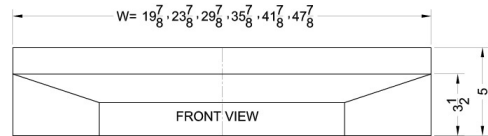

HSHELL30PL

5" x 30" x 18" (H x W x D)

30" wide shell hood in platinum gray

Highlights:

Made in the USA

30" wide shell hood to match 30" ranges

Platinum gray finish and contemporary styling

Product Features:

No electrical components	Shell hoods do not include light or fan
30 inch width	Designed to match 30 inch ranges; also available in 20, 24, and 36 inch widths
Platinum gray finish	White and black shell hoods also available in same size
Made in the USA	Solidly constructed for years of use
More sizes available	Additional sizes can be specially ordered (minimums apply)

HSHELL30PL Specifications:

Overview	
Nominal Width	30.0" (76 cm)
Nominal Depth	18.0" (46 cm)
Nominal Height	5.0" (13 cm)
Height of Cabinet	5.0" (13 cm)
Width	30.0" (76 cm)
Depth	18.0" (46 cm)
Cabinet	Platinum
Weight	10.0 lbs. (5 kg)
Parts & Labor Warranty	1 Year
UPC	761101077437

MODEL NO.	WIDTH
SHELL20	19 7/8"
SHELL24	23 7/8"
SHELL30	29 7/8"
SHELL36	35 7/8"
SHELL42SS	41 7/8"
SHELL48SS	47 7/8"