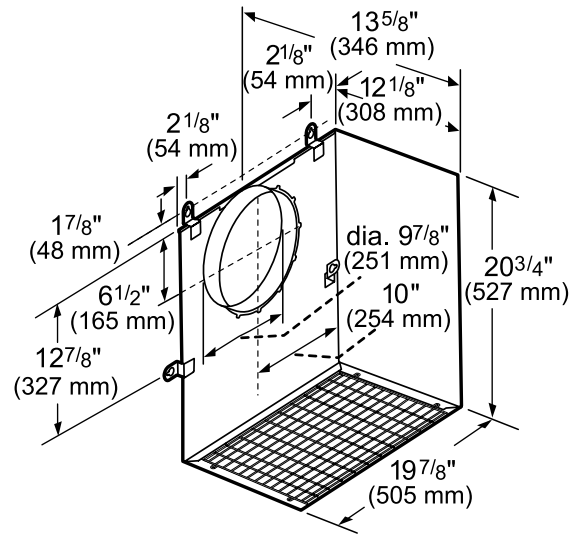

TECHNICAL DETAILS

Watts	See Chart on Page 3
Current	See Chart on Page 3
Volts	120 V
Frequency	60 Hz
Plug Type	Fixed Connection

DIMENSIONS & WEIGHT

Overall Appliance Dimensions (Width of Canopy Included) (HxWxD)	5 1/4" x 53 15/16" x 26 11/16"
Height of the Chimney	24 3/4" – 36 3/4"
Minimum Ceiling Height Required	8"
Minimum Distance Above Gas / Electric Cooking Surface	30" / 30" min. 40" / 40" max.
Diameter of Air Duct Top	10"
Net Weight	143 lbs

Limited Warranty Parts and Labor	2 Year
----------------------------------	--------

HPIN54WS

54-INCH BOX ISLAND HOOD

PROFESSIONAL® SERIES

HOOD DIMENSIONS

HPIN54WS

54-INCH BOX ISLAND HOOD

PROFESSIONAL® SERIES

measurements in inches and mm

VTR2FZ

measurements in inches and mm

INLINE BLOWERS (MOUNTED BETWEEN KITCHEN AND EXTERNAL WALL)

VTI1FZ

measurements in inches and mm

VTI2FZ

measurements in inches and mm