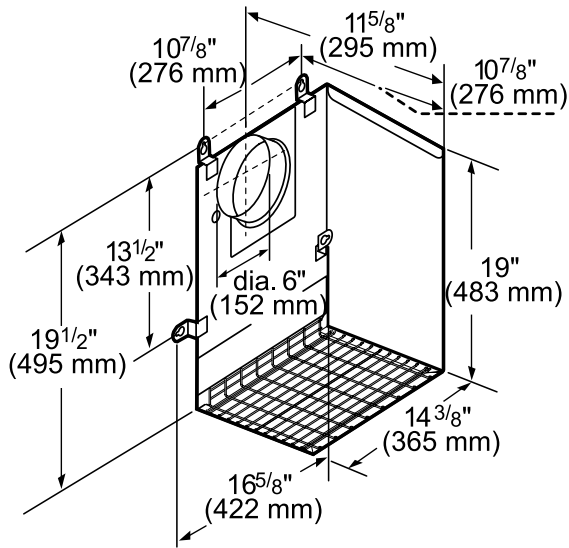

TECHNICAL DETAILS

Watts	See Chart on Page 3
Current	See Chart on Page 3
Volts	120 V
Frequency	60 Hz
Plug Type	Fixed Connection

DIMENSIONS & WEIGHT

Overall Appliance Dimensions (Width of Canopy Included) (HxWxD)	5 1/4" x 53 15/16" x 26 11/16"
Height of the Chimney	24 3/4" – 36 3/4"
Minimum Ceiling Height Required	8"
Minimum Distance Above Gas / Electric Cooking Surface	30" / 30" min. 40" / 40" max.
Diameter of Air Duct Top	10"
Net Weight	143 lbs

Limited Warranty Parts and Labor	2 Year
----------------------------------	--------

HPIN54WS

54-INCH BOX ISLAND HOOD

PROFESSIONAL® SERIES

HOOD DIMENSIONS

HPIN54WS

54-INCH BOX ISLAND HOOD

PROFESSIONAL® SERIES

measurements in inches and mm

VTR2FZ

measurements in inches and mm

INLINE BLOWERS (MOUNTED BETWEEN KITCHEN AND EXTERNAL WALL)

VTI1FZ

measurements in inches and mm

VTI2FZ

measurements in inches and mm