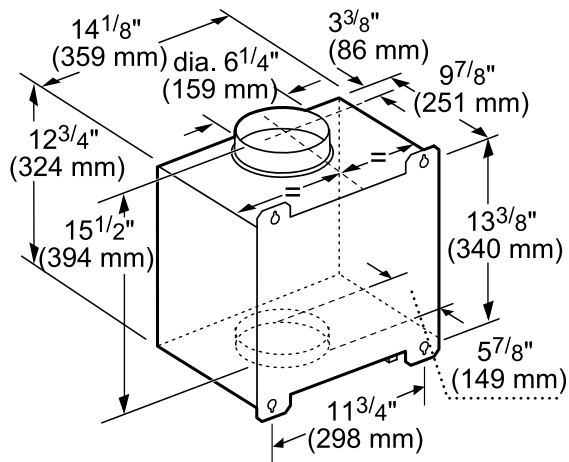

TECHNICAL DETAILS

Watts	See Chart on Page 3
Current	See Chart on Page 3
Volts	120 V
Frequency	60 Hz
Plug Type	Fixed Connection

DIMENSIONS & WEIGHT

Overall Appliance Dimensions (Width of Canopy Included) (HxWxD)	5 1/4" x 53 15/16" x 26 11/16"
Height of the Chimney	24 3/4" – 36 3/4"
Minimum Ceiling Height Required	8"
Minimum Distance Above Gas / Electric Cooking Surface	30" / 30" min. 40" / 40" max.
Diameter of Air Duct Top	10"
Net Weight	143 lbs

measurements in inches and mm

VTR2FZ

measurements in inches and mm

INLINE BLOWERS (MOUNTED BETWEEN KITCHEN AND EXTERNAL WALL)

VTI1FZ

measurements in inches and mm

VTI2FZ

measurements in inches and mm