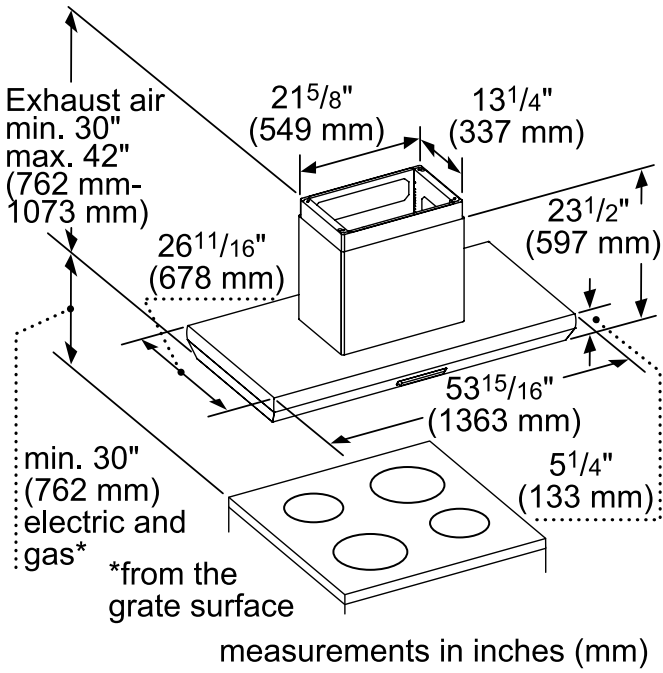

TECHNICAL DETAILS

Watts	See Chart on Page 3
Current	See Chart on Page 3
Volts	120 V
Frequency	60 Hz
Plug Type	Fixed Connection

DIMENSIONS & WEIGHT

Overall Appliance Dimensions (Width of Canopy Included) (HxWxD)	5 1/4" x 53 15/16" x 26 11/16"
Height of the Chimney	24 3/4" – 36 3/4"
Minimum Ceiling Height Required	8"
Minimum Distance Above Gas / Electric Cooking Surface	30" / 30" min. 40" / 40" max.
Diameter of Air Duct Top	10"
Net Weight	143 lbs

Limited Warranty Parts and Labor	2 Year
----------------------------------	--------

HPIN54WS

54-INCH BOX ISLAND HOOD

PROFESSIONAL® SERIES

HOOD DIMENSIONS

HPIN54WS

54-INCH BOX ISLAND HOOD

PROFESSIONAL® SERIES

measurements in inches and mm

VTR2FZ

measurements in inches and mm

INLINE BLOWERS (MOUNTED BETWEEN KITCHEN AND EXTERNAL WALL)

VTI1FZ

measurements in inches and mm

VTI2FZ

measurements in inches and mm