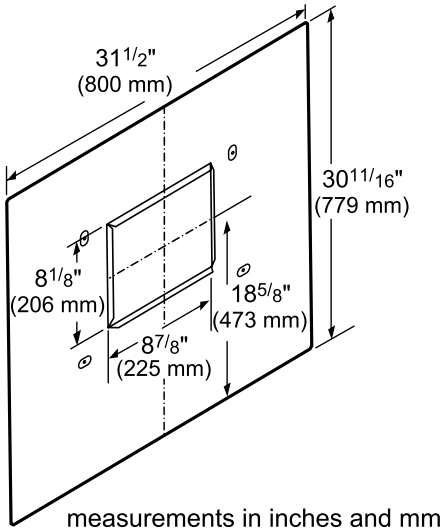

HPIN54WS

54-INCH BOX ISLAND HOOD

PROFESSIONAL® SERIES

REMOTE BLOWER ACCESSORIES

ROOFPLATE-RFPLT600P