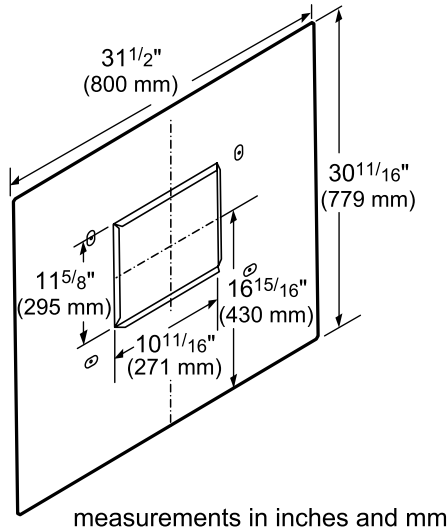

ROOFPLATE-RFPLT1000P

EXTNCB25W

For use with the following inline and remote blowers: VTR1FZ, VTR2FZ, VT11FZ, VT12FZ

These warranties give you specific legal rights and you may have other rights that vary from state to state. Limited warranty from date of delivery. For complete warranty details, refer to your Use & Care manual, or ask your dealer.

Specifications are for planning purposes only. Refer to installation instructions and consult your countertop supplier prior to making counter opening. Consult with a heating and ventilation engineer for your specific ventilation requirements. For the most detailed information, refer to installation instructions accompanying product or write to Thermador indicating the model number. Specifications are correct at time of printing. Thermador reserves the right to change product specifications or design without notice. Some models are certified for use in Canada. Thermador is not responsible for products that are transported from the U.S. for use in Canada.