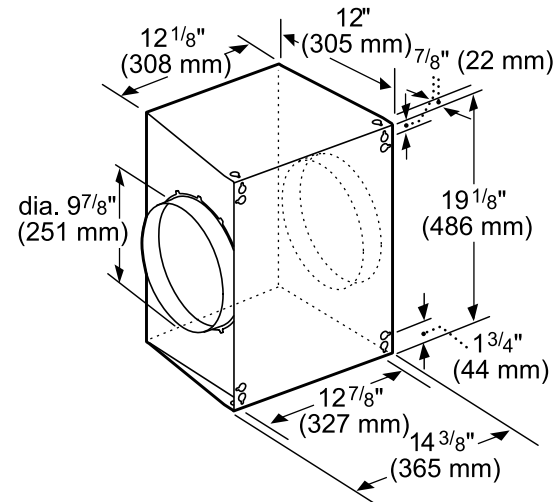

TECHNICAL DETAILS

Watts	See Chart on Page 3
Current	See Chart on Page 3
Volts	120 V
Frequency	60 Hz
Plug Type	Fixed Connection

DIMENSIONS & WEIGHT

Overall Appliance Dimensions (Width of Canopy Included) (HxWxD)	5 1/4" x 53 15/16" x 26 11/16"
Height of the Chimney	24 3/4" – 36 3/4"
Minimum Ceiling Height Required	8"
Minimum Distance Above Gas / Electric Cooking Surface	30" / 30" min. 40" / 40" max.
Diameter of Air Duct Top	10"
Net Weight	143 lbs

measurements in inches and mm

VTR2FZ

measurements in inches and mm

INLINE BLOWERS (MOUNTED BETWEEN KITCHEN AND EXTERNAL WALL)

VTI1FZ

measurements in inches and mm

VTI2FZ

measurements in inches and mm