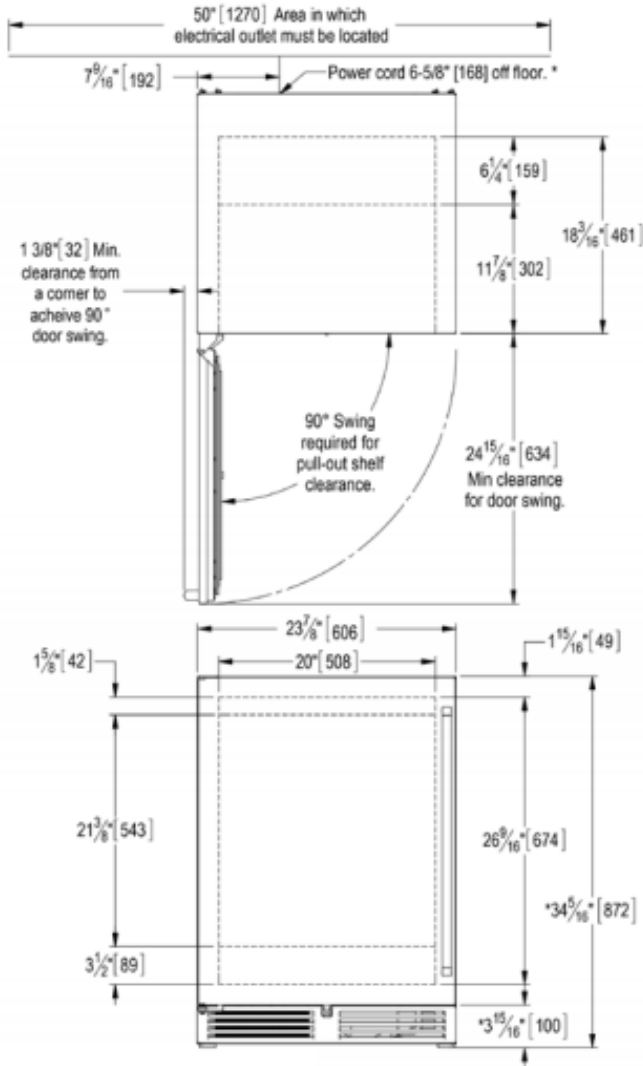

24" SIGNATURE SERIES
Dual-Zone Wine Reserve

* - Leg levelers can add 3/4" [19] to these dimensions when fully extended.