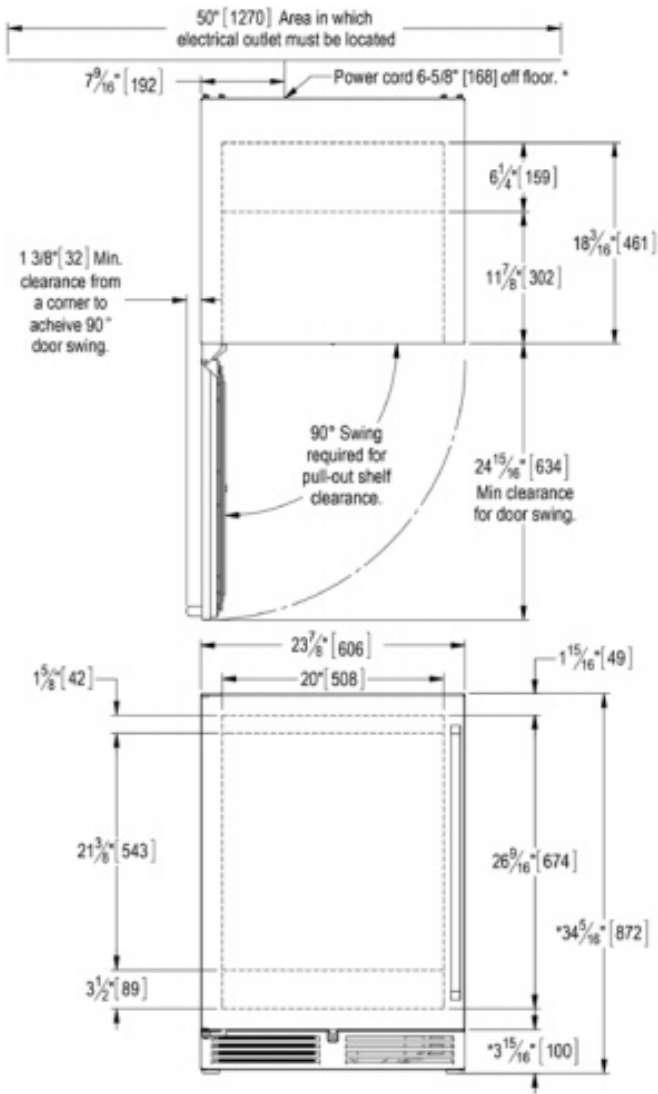

24" SIGNATURE SERIES
Beverage Center

* - Leg levelers can add 3/4" [19] to these dimensions when fully extended.