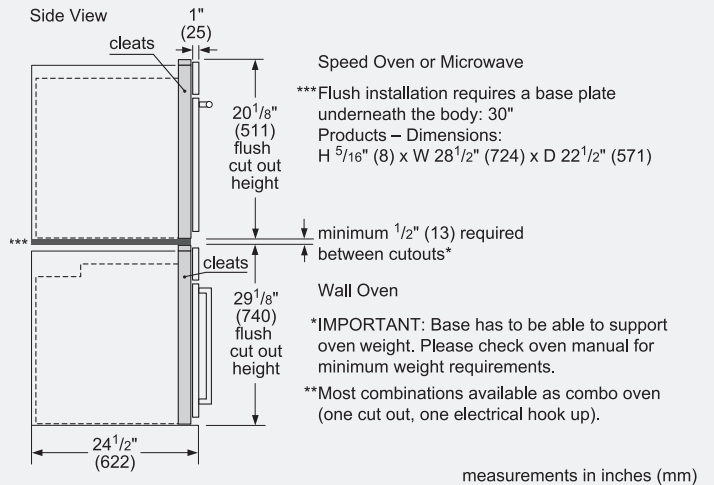

Notes: All height, width and depth dimensions are shown in inches. BSH reserves the absolute and unrestricted right to change product materials and specifications, at any time, without notice. Consult the product's installation instructions for final dimensional data and other details prior to making cutout.

30" Speed Oven

800 Series – Stainless Steel HMC80252UC

BOSCH
Invented for life

Installation Details

Standard Installation Over Single Oven

Flush Installation Over Single Oven

Flush Installation Over Single Oven with Side Swing door

Accessories: To purchase Bosch accessories, cleaners & parts please visit www.bosch-home.com/us/store or call 1-800-944-2904 (Mon to Fri 5 am to 6 pm PST, Sat 6 am to 3 pm PST).

Notes: All height, width and depth dimensions are shown in inches. BSH reserves the absolute and unrestricted right to change product materials and specifications, at any time, without notice. Consult the product's installation instructions for final dimensional data and other details prior to making cutout.