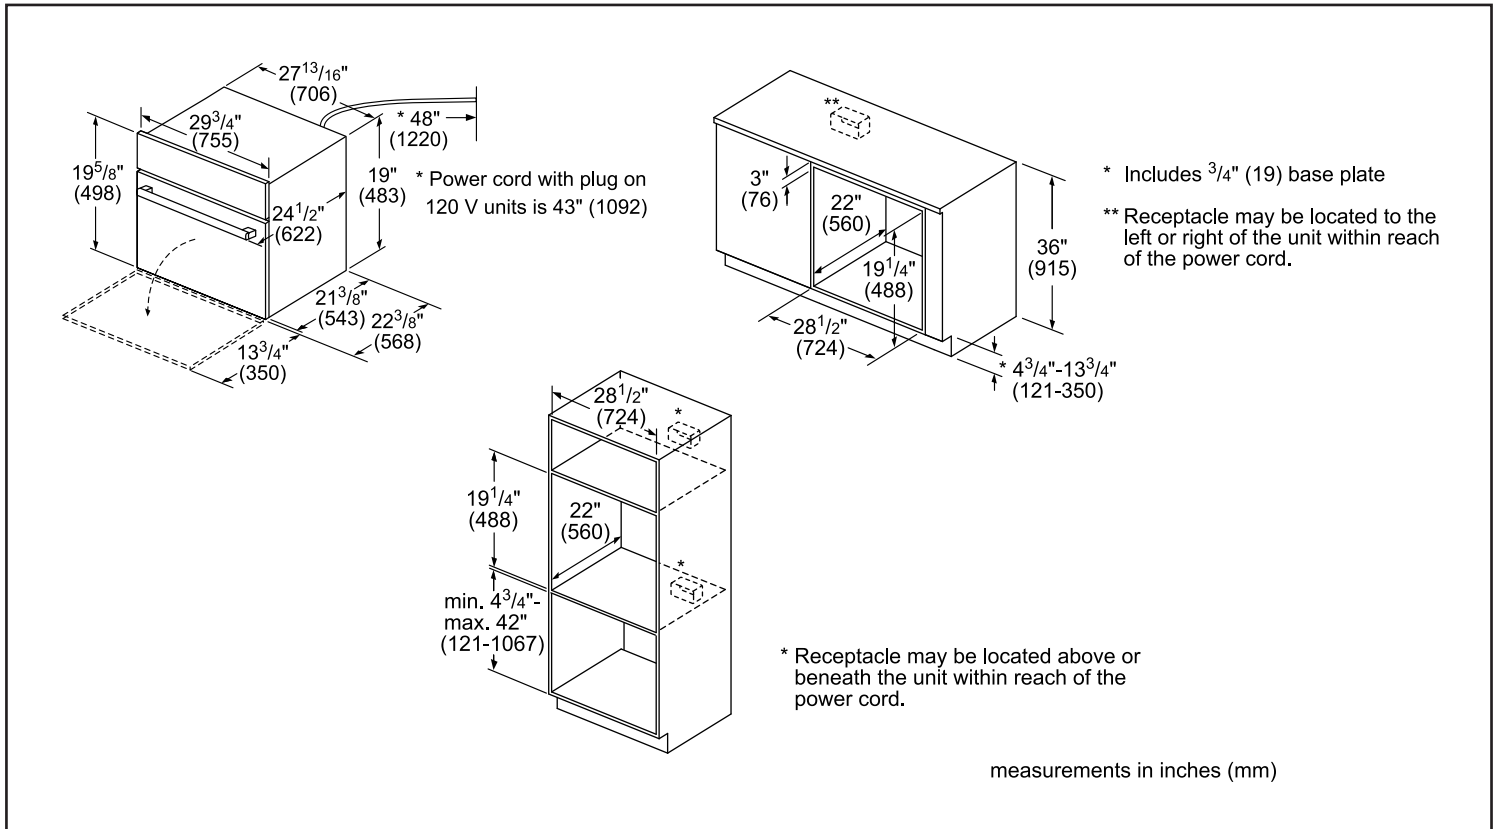

30" Speed Oven

800 Series – Stainless Steel HMC80252UC

BOSCH
Invented for life

Installation Details

Accessories: To purchase Bosch accessories, cleaners & parts please visit www.bosch-home.com/us/store or call 1-800-944-2904 (Mon to Fri 5 am to 6 pm PST, Sat 6 am to 3 pm PST).

Notes: All height, width and depth dimensions are shown in inches. BSH reserves the absolute and unrestricted right to change product materials and specifications, at any time, without notice. Consult the product's installation instructions for final dimensional data and other details prior to making cutout.

Warranties: Please see Use & Care manual or Bosch website for statement of limited warranty.

For more information on our entire line of products, go to www.bosch-home.com/us or call 1-800-944-2904

© BSH Home Appliances Corporation. All rights reserved. Bosch is a registered trademark of Robert Bosch GmbH.