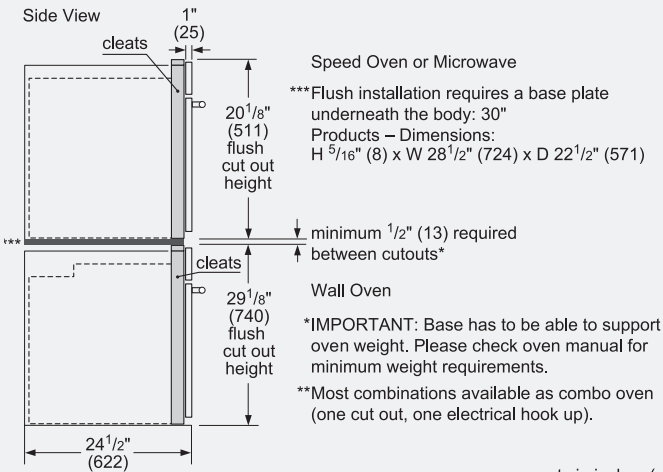

Notes: All height, width and depth dimensions are shown in inches. BSH reserves the absolute and unrestricted right to change product materials and specifications, at any time, without notice. Consult the product's installation instructions for final dimensional data and other details prior to making cutout.

30" Speed Oven

800 Series – Stainless Steel HMC80252UC

BOSCH
Invented for life

Installation Details

Standard Installation Over Single Oven

Flush Installation Over Single Oven

Flush Installation Over Single Oven with Side Swing door