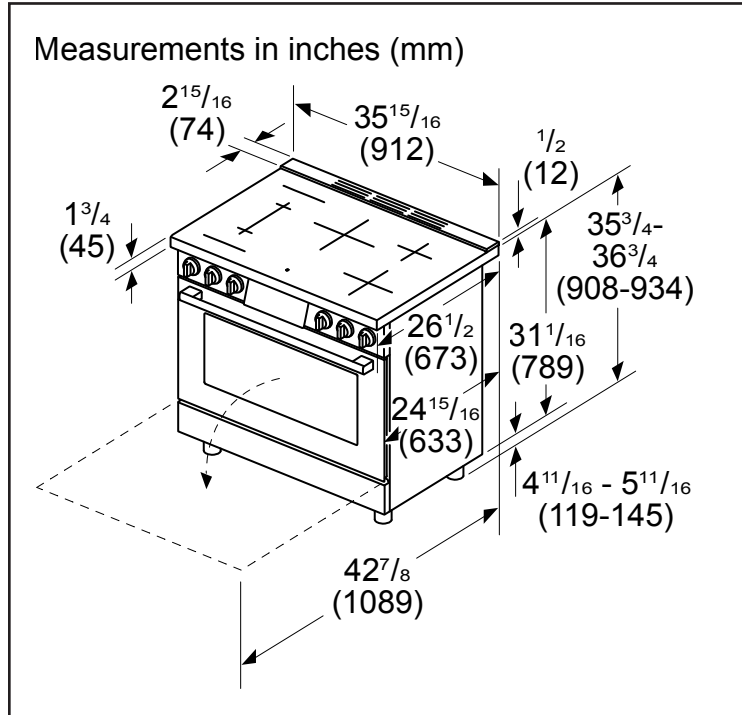

36" Industrial Style Induction Range

800 Series – Stainless Steel HIS8655U

Installation Details

Accessories: To purchase Bosch accessories, cleaners & parts please visit www.bosch-home.com/us/store or call 1-800-944-2904 (Mon to Fri 5 am to 6 pm PST, Sat 6 am to 3 pm PST).

Notes: All height, width and depth dimensions are shown in inches. BSH reserves the absolute and unrestricted right to change product materials and specifications, at any time, without notice. Consult the product's installation instructions for final dimensional data and other details prior to making cutout.

Warranties: Please see Use & Care manual or Bosch website for statement of limited warranty.

For more information on our entire line of products, go to www.bosch-home.com/us or call 1-800-944-2904

© BSH Home Appliances Corporation. All rights reserved. Bosch is a registered trademark of Robert Bosch GmbH.