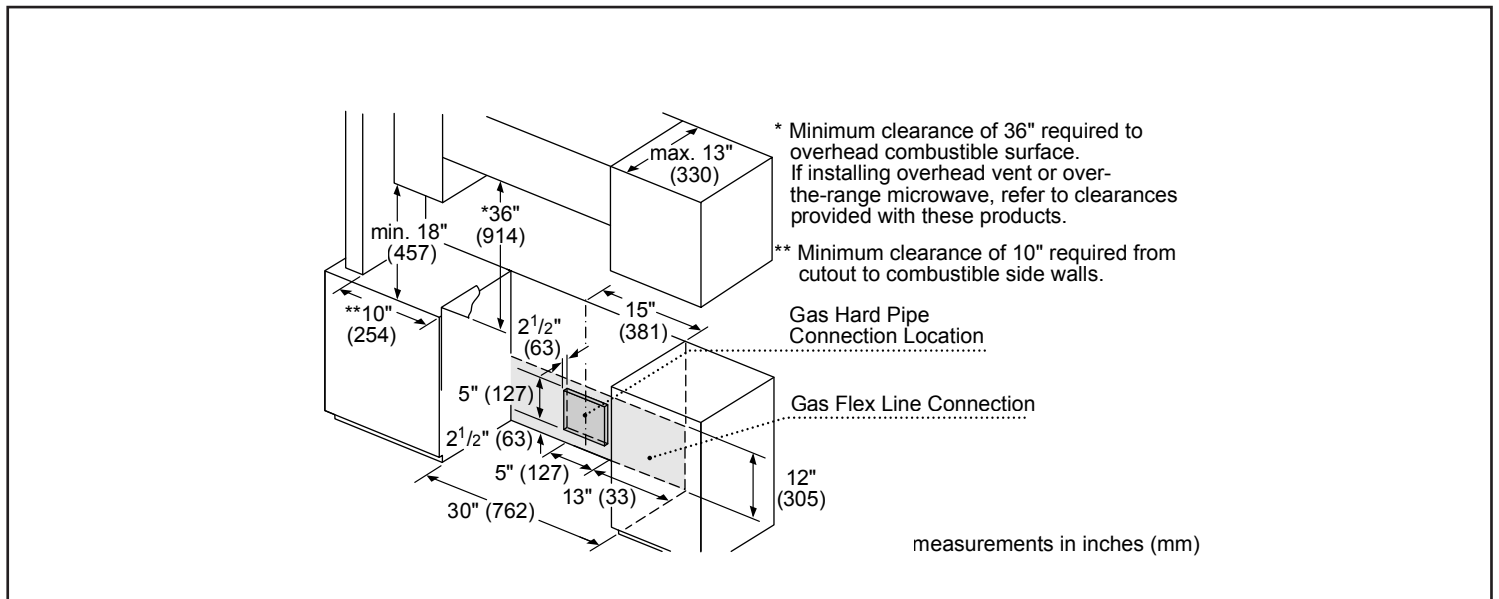

30" Gas Slide-in Range

100 Series – Stainless Steel HGF1050MUC

Installation Details

Accessories: To purchase Bosch accessories, cleaners & parts please visit www.bosch-home.com/us/store or call 1-800-944-2904 (Mon to Fri 5 am to 6 pm PST, Sat 6 am to 3 pm PST).

Notes: All height, width and depth dimensions are shown in inches. BSH reserves the absolute and unrestricted right to change product materials and specifications, at any time, without notice. Consult the product's installation instructions for final dimensional data and other details prior to making cutout.

Warranties: Please see Use & Care manual or Bosch website for statement of limited warranty.

For more information on our entire line of products, go to www.bosch-home.com/us or call 1-800-944-2904

© BSH Home Appliances Corporation. All rights reserved. Bosch is a registered trademark of Robert Bosch GmbH.