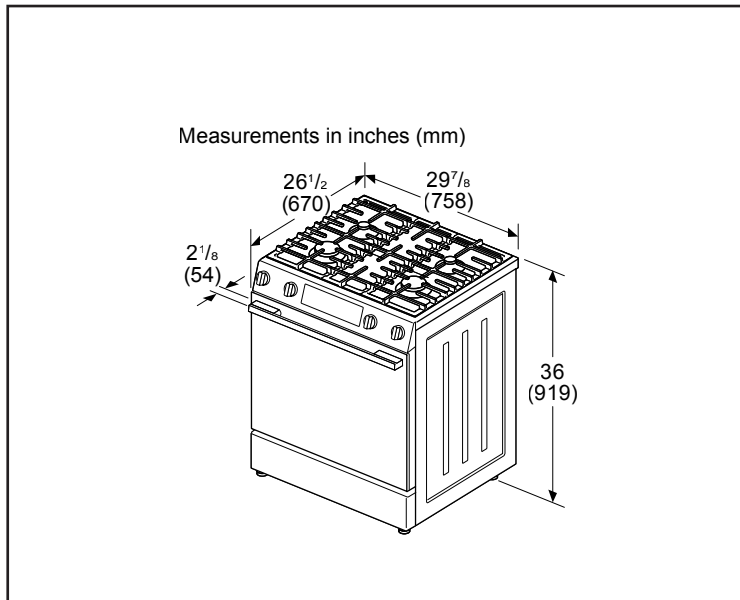

30" Gas Slide-in Range

100 Series – Stainless Steel HGF1050MUC

Installation Details

Accessories: To purchase Bosch accessories, cleaners & parts please visit www.bosch-home.com/us/store or call 1-800-944-2904 (Mon to Fri 5 am to 6 pm PST, Sat 6 am to 3 pm PST).

Notes: All height, width and depth dimensions are shown in inches. BSH reserves the absolute and unrestricted right to change product materials and specifications, at any time, without notice. Consult the product's installation instructions for final dimensional data and other details prior to making cutout.

Warranties: Please see Use & Care manual or Bosch website for statement of limited warranty.

For more information on our entire line of products, go to www.bosch-home.com/us or call 1-800-944-2904

© BSH Home Appliances Corporation. All rights reserved. Bosch is a registered trademark of Robert Bosch GmbH.