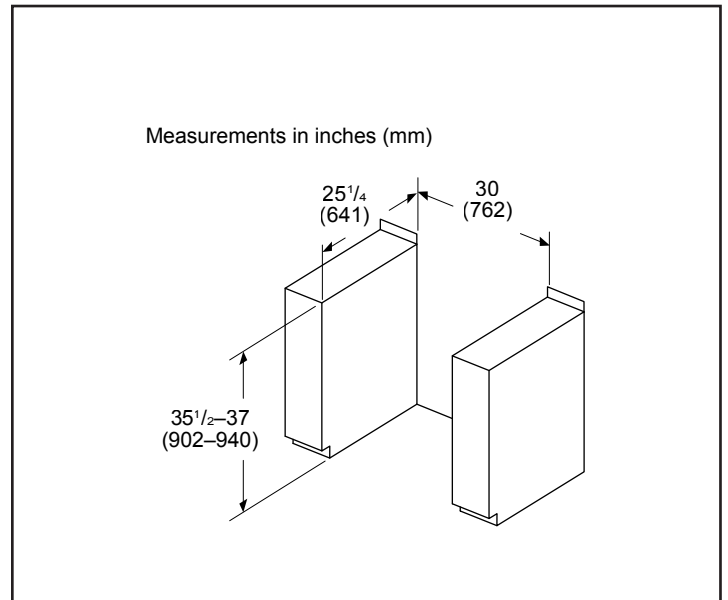

30" Gas Slide-in Range

100 Series – Stainless Steel HGF1050MUC

Installation Details

Accessories: To purchase Bosch accessories, cleaners & parts please visit www.bosch-home.com/us/store or call 1-800-944-2904 (Mon to Fri 5 am to 6 pm PST, Sat 6 am to 3 pm PST).

Notes: All height, width and depth dimensions are shown in inches. BSH reserves the absolute and unrestricted right to change product materials and specifications, at any time, without notice. Consult the product's installation instructions for final dimensional data and other details prior to making cutout.

Warranties: Please see Use & Care manual or Bosch website for statement of limited warranty.

For more information on our entire line of products, go to www.bosch-home.com/us or call 1-800-944-2904

© BSH Home Appliances Corporation. All rights reserved. Bosch is a registered trademark of Robert Bosch GmbH.