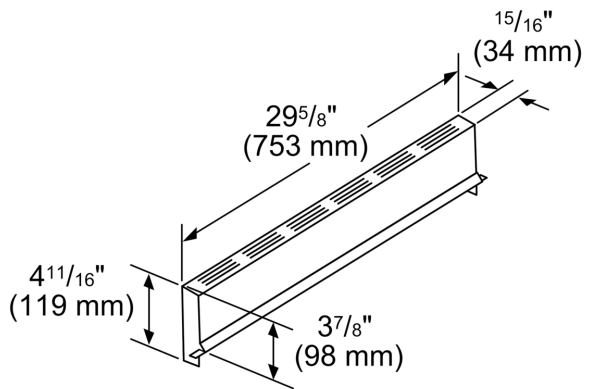

Back panel
HEZBS301

Product group: Accessory
Brand: Bosch
Product name / series name:
SKU: HEZBS301
Internal article number: 000000000011007520
EAN code: 4242002781457
Product Packaging Dimensions (HxWxD): 4.52 x 8.34 x 33.54
Net Weight: 4.000 lbs
Gross Weight: 4.000 lbs
Quantity per packing unit:
Standard number of units per pallet:
UPC code: 825225908753

**Back panel
HEZBS301**

measurements in inches