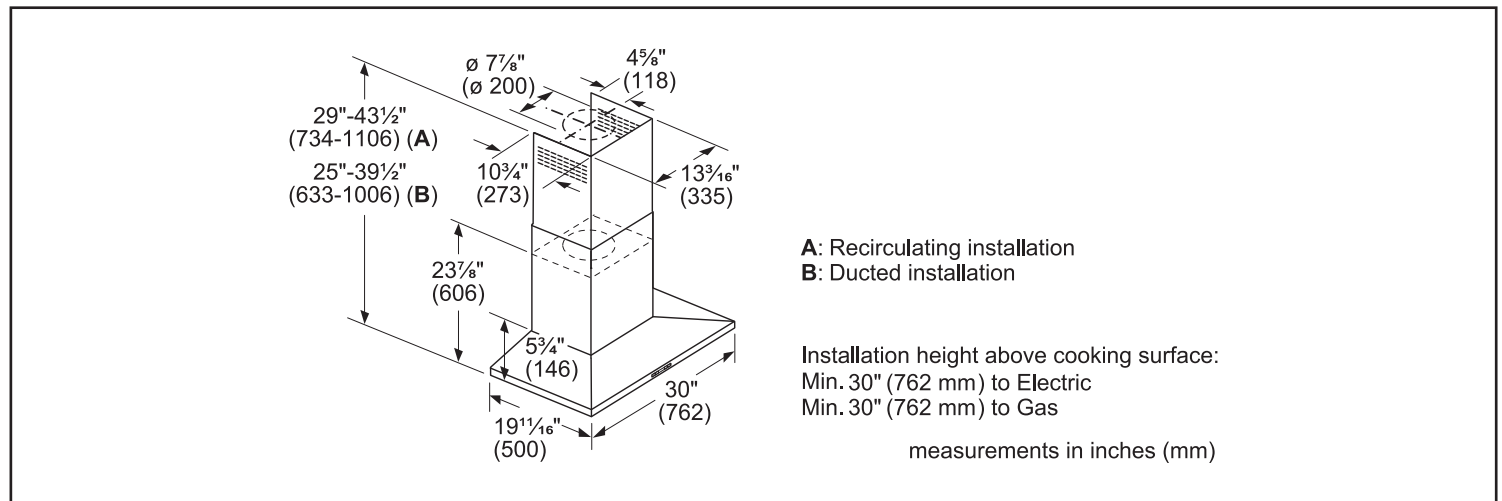

30" Pyramid Canopy Chimney Hood

500 Series – Stainless Steel HCP50652UC

HVI Performance Values

Exhaust	Duct Size	Pressure (in. H2O)		Power (W)		CFM		Sones	
		High Speed	Working Speed	High Speed	Working Speed	High Speed	Working Speed	High Speed	Working Speed
Vertical	8"	0.1	0.02	356	180	430	180	8.5	2.0

Installation Details

Accessories: To purchase Bosch accessories, cleaners & parts please visit www.bosch-home.com/us/store or call 1-800-944-2904 (Mon to Fri 5 am to 6 pm PST, Sat 6 am to 3 pm PST).

Notes: All height, width and depth dimensions are shown in inches. BSH reserves the absolute and unrestricted right to change product materials and specifications, at any time, without notice. Consult the product's installation instructions for final dimensional data and other details prior to making cutout.

Warranties: Please see Use & Care manual or Bosch website for statement of limited warranty.

For more information on our entire line of products, go to www.bosch-home.com/us or call 1-800-944-2904

© BSH Home Appliances Corporation. All rights reserved. Bosch is a registered trademark of Robert Bosch GmbH.