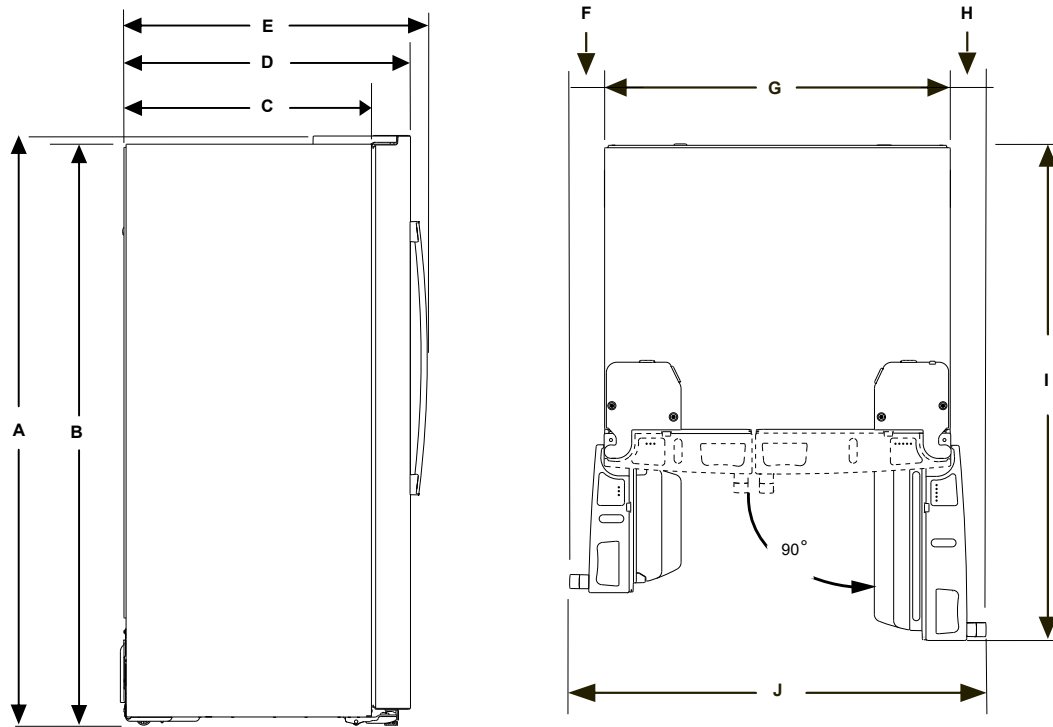

## GE® 24 Cu. Ft. Counter-Depth Side-By-Side Refrigerator with LED Light Walls and Extra Tall Dispenser

### Dimensions and Installation Information (inches)

Product Dimensions	Inches
Height to top of hinge and door (A)	69-15/16
Height to top of case (B)	68-15/16
Case depth without doors, without handles (C)	25-1/16
Depth with doors, without handles (D)	29-5/8
Overall depth with doors and handles (E)	31-5/8
Clearance from side of case to adjacent wall with freezer door open 90° (F)	3-11/16
Overall case width (G)	35-3/4
Clearance from side of case to adjacent wall with fresh food door open 90° (H)	3-3/4
Total depth with fresh food door open 90° (I)	46-7/8
Width with doors open 90°, including handles (J)	43-1/8

**Total Product Dimensions (WxHxD)**  
**35-3/4" x 69-15/16" x 31-5/8"**

Air Clearances	Inches
Each side	1/8
Top	1
Back	2

Water hook-ups fit in back air clearance when calculating installation depth.

Allow additional space for any necessary leveling adjustments.