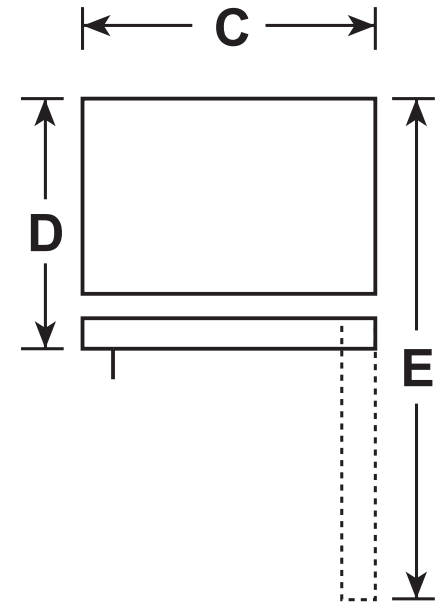

Top View

For answers to your Monogram, GE Café™ Series, GE Profile™ Series or GE Appliances product questions, visit our website at geappliances.com or call GE Answer Center® Service, 800.626.2000.