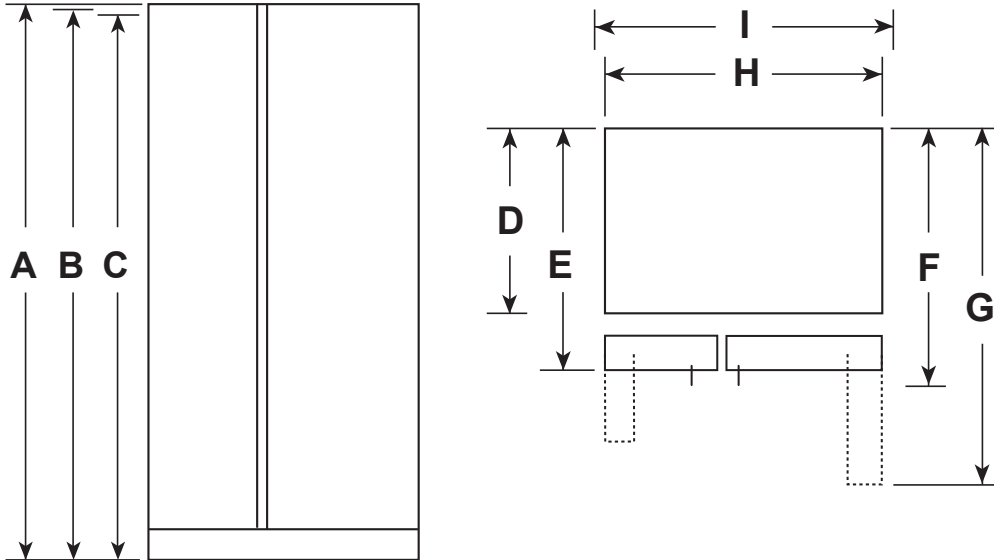

GSE23GGP/GYP

GE® ENERGY STAR® 23 Cu. Ft. Side-By-Side Refrigerator

DIMENSIONS AND INSTALLATION INFORMATION (IN INCHES)

OVERALL DIMENSIONS	Height to top of hinge (in.) A	69-7/8
	Height to top of door (in.) B	69-5/8
	Height to top of case (in.) C	69
	Case depth without door (in.) D	28-1/2
	Case depth less door handle (in.) E	32-3/4
	Case depth with door handle (in.) F	34-3/4
	Depth with fresh food door open 90° (in.) G	50-1/2
	Width (in.) H	32-3/4
	Width with door open 90° inc. door handle (in.) I	39-1/4
AIR	Each side (in.)	1/8
	Top (in.)	1
	Back (in.)	2

GSE23GGP/GYP

GE® ENERGY STAR® 23 Cu. Ft. Side-By-Side Refrigerator

FEATURES AND BENEFITS

Total Capacity: 23 Cu. Ft.

FF Capacity: 16.07 Cu. Ft.

FZ Capacity: 6.94 Cu. Ft.

ADA Compliant: No

Energy Star: Yes