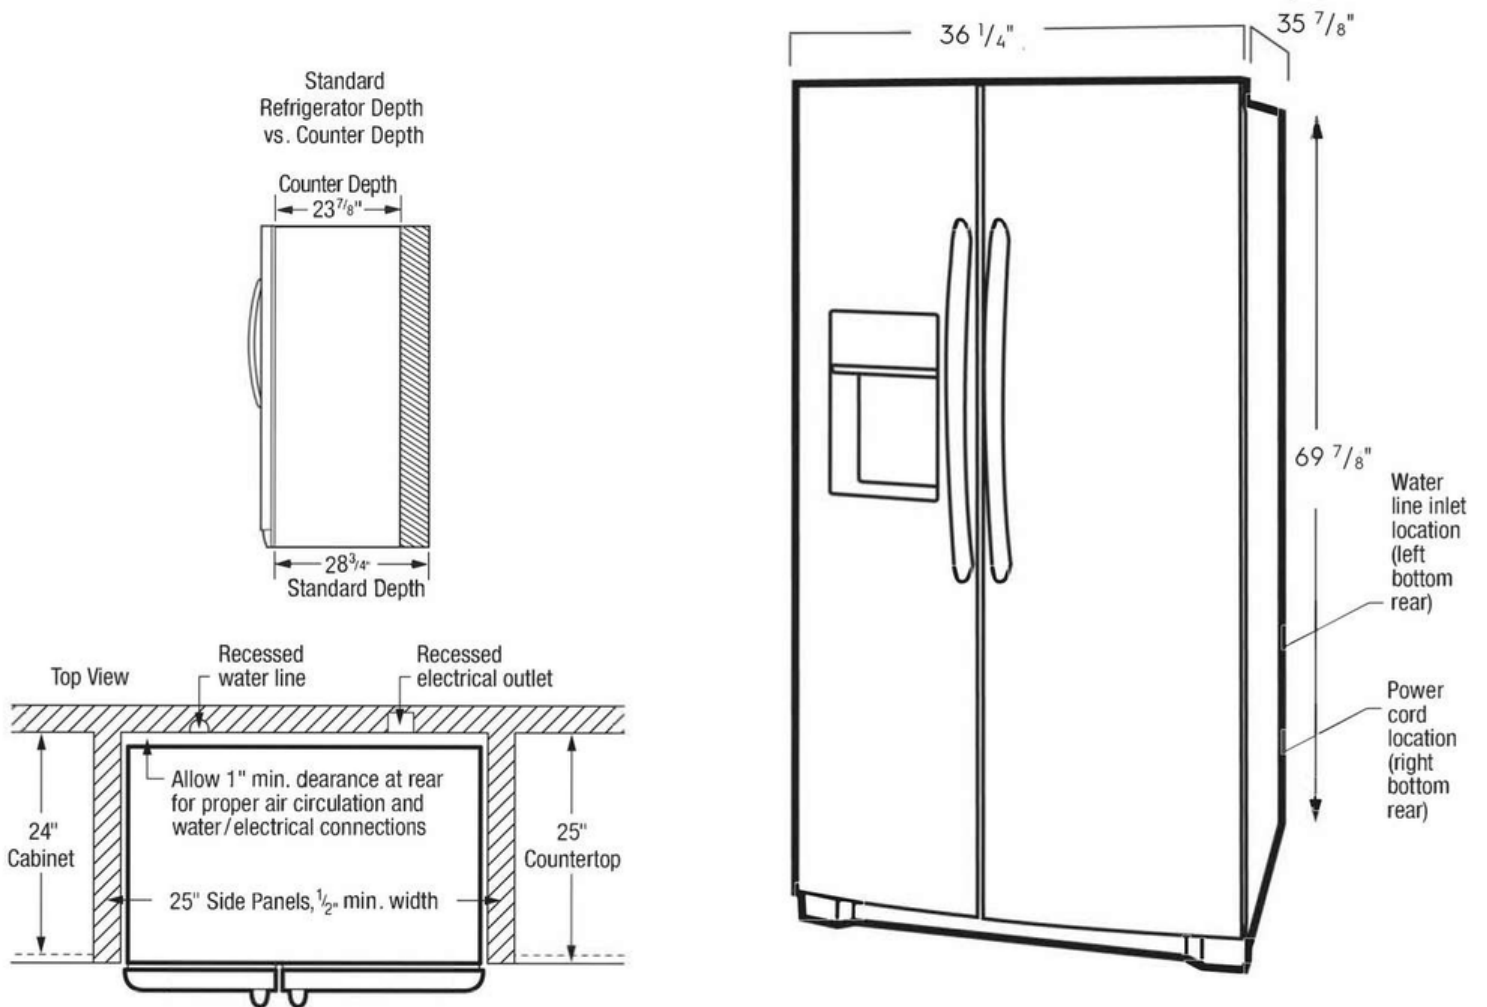

CANADA • 5855 Terry Fox Way • Mississauga, ON L5V 3E4 • 1-800-265-8352 • frigidaire.ca

Frigidaire Gallery

25.6 Cu. Ft. 36" Standard Depth Side by Side Refrigerator

GRSS2652AF, GRSS2652AD

Version : 11/21

Note: For planning purposes only. Always consult local and national electric, gas and plumbing codes.