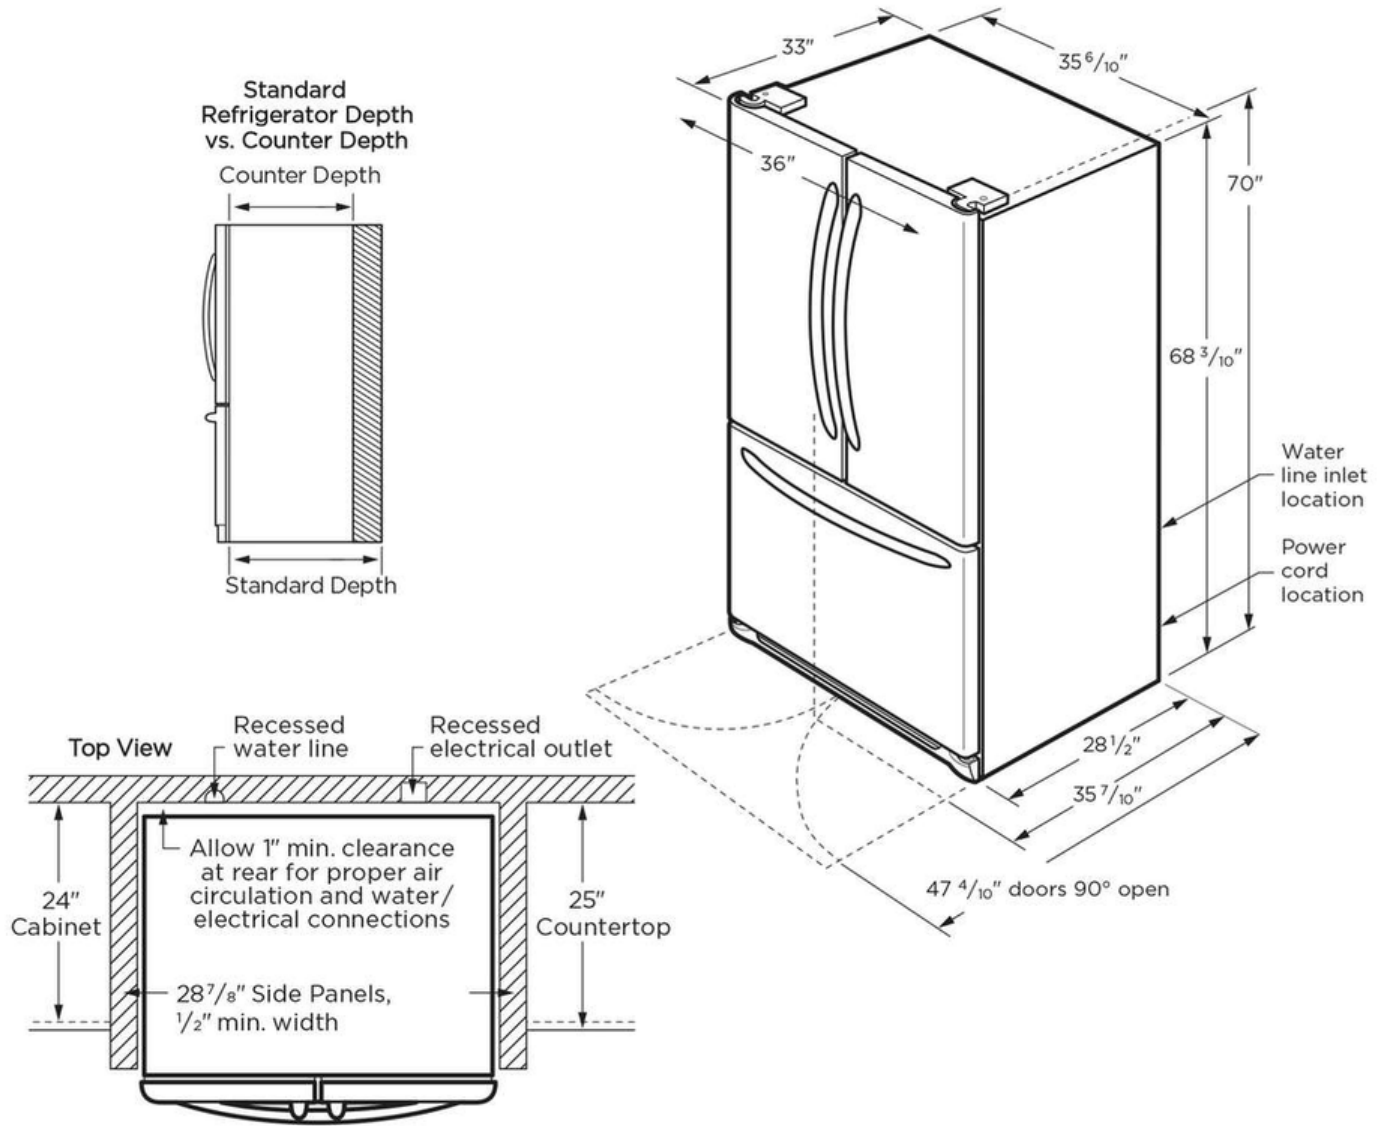

Frigidaire Gallery

28.8 Cu. Ft. French Door Refrigerator

GRFN2853AF

Version : 04/22

Note: For planning purposes only. Always consult local and national electric, gas and plumbing codes.

Refer to Product Installation Guide for detailed installation instructions on the web at frigidaire.com / frigidaire.ca

Specifications subject to change. Accessories information available on the web at frigidaire.com / frigidaire.ca

USA • 10200 David Taylor Drive • Charlotte, NC 28262 • 1-800-FRIGIDAIRE • frigidaire.com

CANADA • 5855 Terry Fox Way • Mississauga, ON L5V 3E4 • 1-800-265-8352 • frigidaire.ca