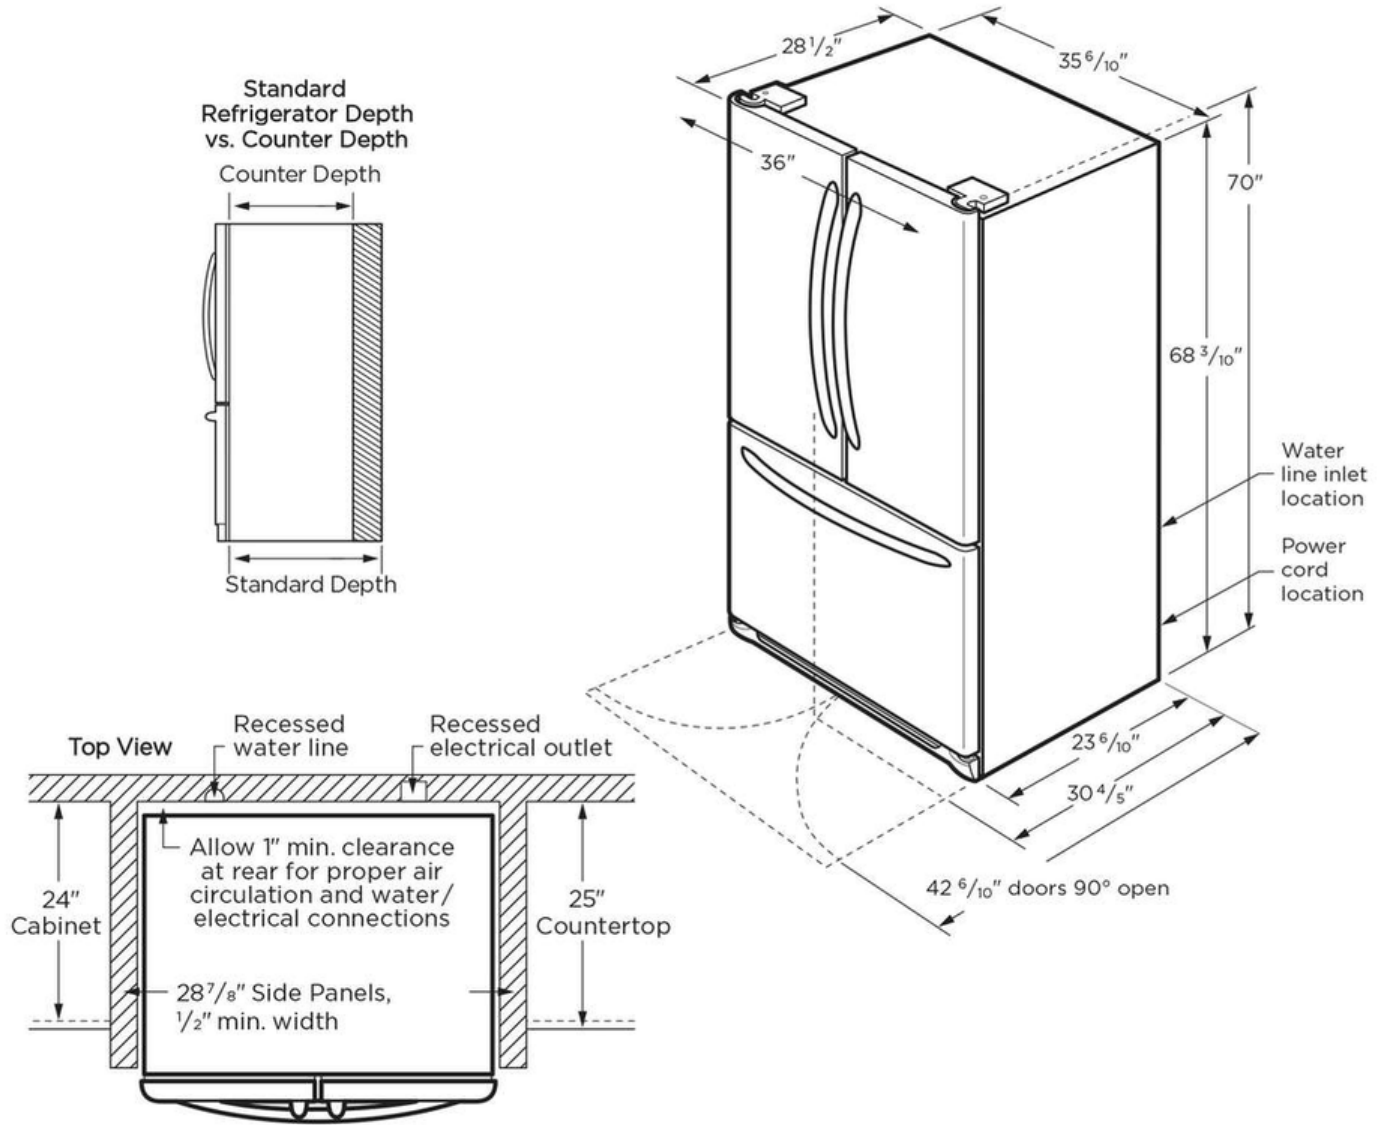

Frigidaire Gallery

23.3 Cu. Ft. Counter-Depth French Door Refrigerator

GRFG2353AF

Version : 04/22

Note: For planning purposes only. Always consult local and national electric, gas and plumbing codes.

Refer to Product Installation Guide for detailed installation instructions on the web at frigidaire.com / frigidaire.ca

Specifications subject to change. Accessories information available on the web at frigidaire.com / frigidaire.ca

USA • 10200 David Taylor Drive • Charlotte, NC 28262 • 1-800-FRIGIDAIRE • frigidaire.com

CANADA • 5855 Terry Fox Way • Mississauga, ON L5V 3E4 • 1-800-265-8352 • frigidaire.ca