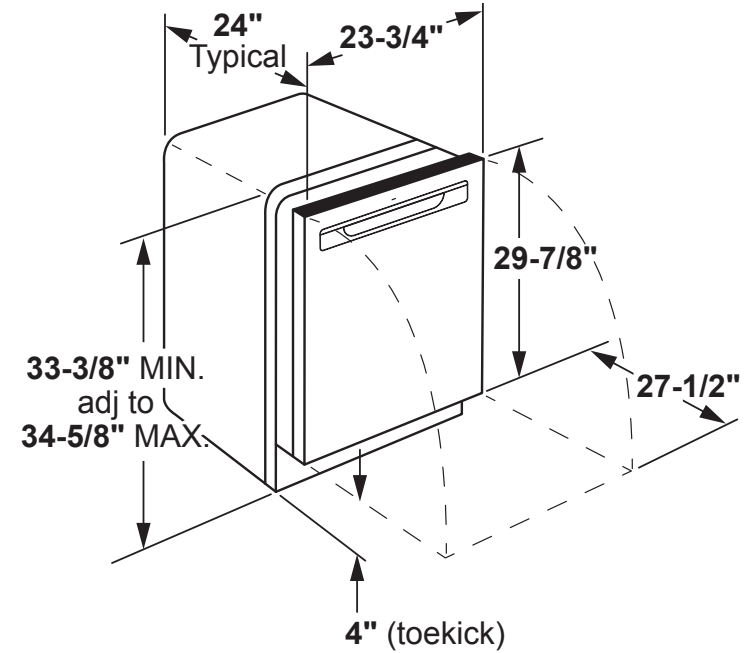

GDP670SYV/SGV/SMV

GE® Stainless Steel Interior Dishwasher with Hidden Controls

DIMENSIONS AND INSTALLATION INFORMATION (IN INCHES)

ELECTRICAL RATING

Voltage AC.....120
 Hertz.....60
 Total connected load amperage7.8
 Calrod® heater watts max.....800/500

For use on adequately wired 120-volt, 7.8-amp circuit having 2-wire service with a separate ground wire. This appliance must be grounded for safe operation.

INSTALLATION INFORMATION: Before installing, consult installation instructions packed with product for current dimensional data.