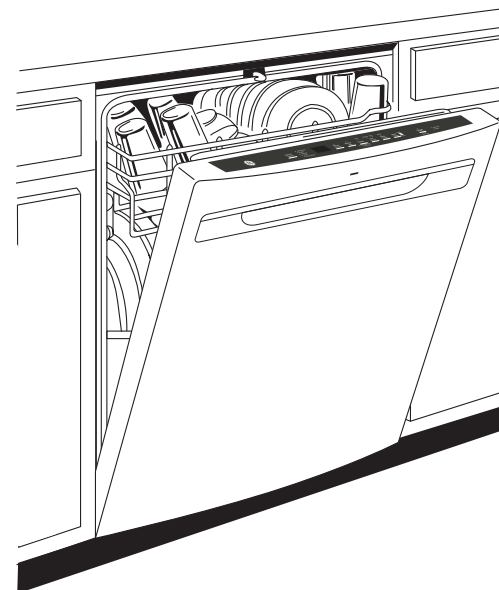

45 dBA Dishwasher – Enjoy a peaceful kitchen and a powerful wash with this super-silent, 45 dBA dishwasher.

Extra-Large Capacity – This extra-large capacity dishwasher has enough space for 16 place settings and large dishware, making cleanup easy after large gatherings.

Optional WiFi – Monitor this dishwasher with a smartphone and a WiFi adapter (sold separately) to enjoy a smart dishwasher experience. Simply attach the adapter and start using the SmartHQ™ app to control and monitor your unit remotely. You can even reorder detergent.

1-Hour Wash Cycle – Unload spotless plates, glasses, pots and pans without waiting hours for the dishwasher to finish with this one-hour dishwasher cycle.

AutoSense Cycle – This energy-saving dishwasher has an AutoSense Cycle that detects soil level and amount of dishes before automatically adjusting the wash setting for the ultimate clean.

Wash Zones – Wash a true half-load in the upper or lower rack whenever you need to thanks to this dishwasher with Wash Zones. The feature works in combination with most cycles, saving you time and conserving energy.

Flush Installation – Cabinet-depth flush installation ensures your dishwasher blends in with the design of your kitchen without sacrificing space for dishes inside.

Model GDP670SGVBB – Black

Model GDP670SGVWW – White

Model GDP670SMVES – Slate

Model GDP670SYVFS – Fingerprint Resistant Stainless