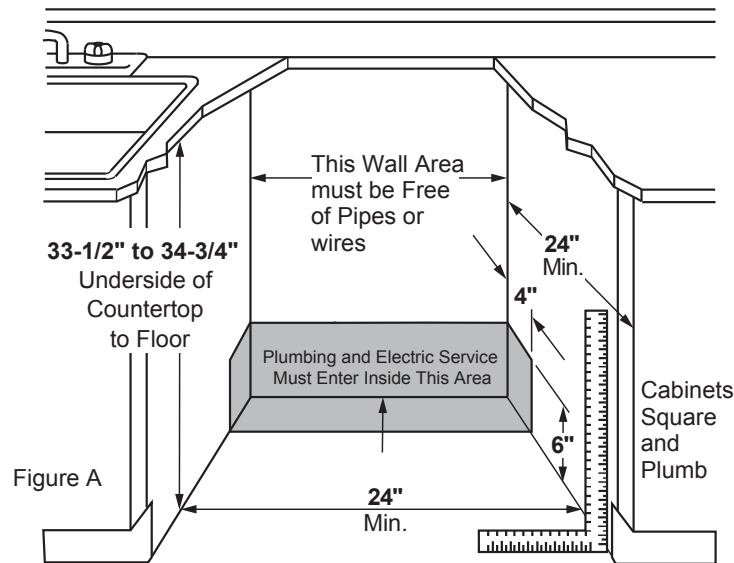

GDP670SYV/SGV/SMV

GE® Stainless Steel Interior Dishwasher with Hidden Controls

DIMENSIONS AND INSTALLATION INFORMATION (IN INCHES)

ELECTRICAL RATING

Voltage AC.....120
 Hertz.....60
 Total connected load amperage7.8
 Calrod® heater watts max.....800/500

For use on adequately wired 120-volt, 7.8-amp circuit having 2-wire service with a separate ground wire. This appliance must be grounded for safe operation.

INSTALLATION INFORMATION: Before installing, consult installation instructions packed with product for current dimensional data.