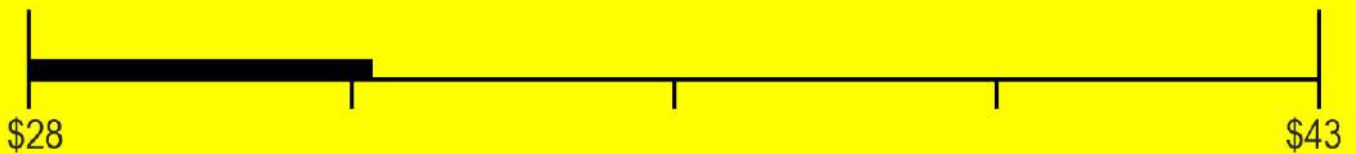

U.S. Government

Federal law prohibits removal of this label before consumer purchase.

ENERGYGUIDE

Dishwasher
Capacity: Standard

Miele, Inc.
Models G 7106, G 7156, G 7158,
G 7166, G 7176, G 7316, G 7366,
G 7516, G 7566, G 7591, G 7596,
G 7916, G 7966
(any model may be followed
by SC, i, Vi, U, SF or SFP)

Estimated Yearly Energy Cost (when used with an electric water heater)

\$32

Cost Range of Similar Models

230 kWh

Estimated Yearly Electricity Use

N/A

Estimated Yearly Energy Cost
(when used with a natural gas water heater)