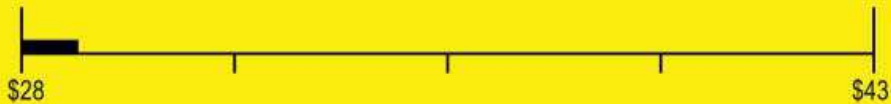

U.S. Government

Federal law prohibits removal of this label before consumer purchase.

ENERGYGUIDE

Dishwasher
Capacity: Standard

Miele, Inc.
Models G 7186, G 7193, G 7196,
G 7216, G 7266, G 7606, G 7656,
G 7766, G 7791, G 7796,
G 7936, G 7986
(any model may be followed
by SC, i, Vi, U, SF or SFP)

Estimated Yearly Energy Cost
(when used with an electric water heater)

$29

Cost Range of Similar Models

210 kWh

Estimated Yearly Electricity Use

N/A

Estimated Yearly Energy Cost
(when used with a natural gas water heater)

Your cost will depend on your utility rates and use.

Material-Nr. 12520300

- Cost range based only on standard capacity models.
- Estimated energy cost based on four wash loads a week and a national average electricity cost of 14 cents per kWh and natural gas cost of $1.21 per therm.
- For more information, visit www.ftc.gov/energy.