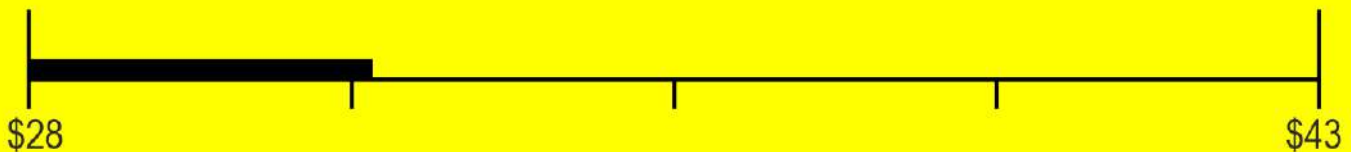

Estimated Yearly Energy Cost (when used with an electric water heater)

$32