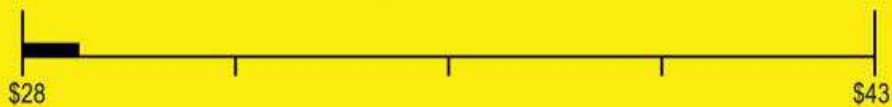

U.S. Government

Federal law prohibits removal of this label before consumer purchase.

ENERGYGUIDE

Dishwasher
Capacity: Standard

Miele, Inc.
Models G 7186, G 7193, G 7196,
G 7216, G 7266, G 7606, G 7656,
G 7766, G 7791, G 7796,
G 7936, G 7986
(any model may be followed
by SC, i, Vi, U, SF or SFP)

Estimated Yearly Energy Cost
(when used with an electric water heater)

$29

Cost Range of Similar Models

210 kWh

Estimated Yearly Electricity Use

N/A

Estimated Yearly Energy Cost
(when used with a natural gas water heater)

Your cost will depend on your utility rates and use.

Material-Nr. 12520300

- Cost range based only on standard capacity models.
- Estimated energy cost based on four wash loads a week and a national average electricity cost of 14 cents per kWh and natural gas cost of $1.21 per therm.
- For more information, visit www.ftc.gov/energy.