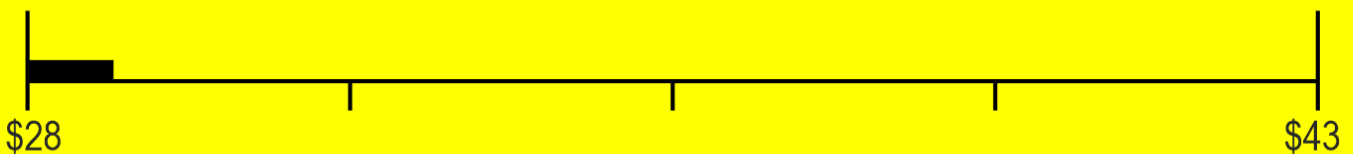

U.S. Government

Federal law prohibits removal of this label before consumer purchase.

ENERGYGUIDE

Dishwasher
Capacity: Standard

Miele, Inc.
Models G 7186, G 7193, G 7196,
G 7216, G 7266, G 7606, G 7656,
G 7766, G 7791, G 7796,
G 7936, G 7986
(any model may be followed
by SC, i, Vi, U, SF or SFP)

Estimated Yearly Energy Cost (when used with an electric water heater)

$29