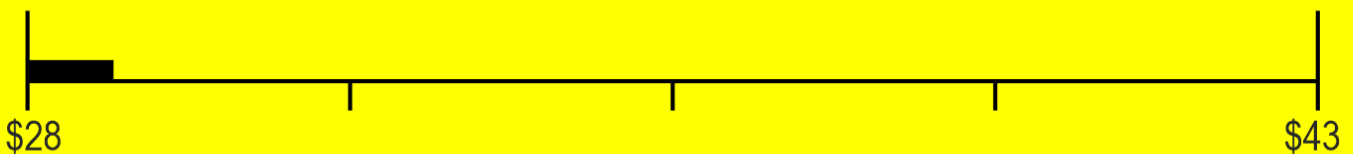

U.S. Government

Federal law prohibits removal of this label before consumer purchase.

ENERGYGUIDE

Dishwasher
Capacity: Standard

Miele, Inc.
Models G 7186, G 7193, G 7196,
G 7216, G 7266, G 7606, G 7656,
G 7766, G 7791, G 7796,
G 7936, G 7986
(any model may be followed
by SC, i, Vi, U, SF or SFP)

Estimated Yearly Energy Cost (when used with an electric water heater)

\$29

210 kWh

Estimated Yearly Electricity Use

N/A

Estimated Yearly Energy Cost
(when used with a natural gas water heater)

Your cost will depend on your utility rates and use.