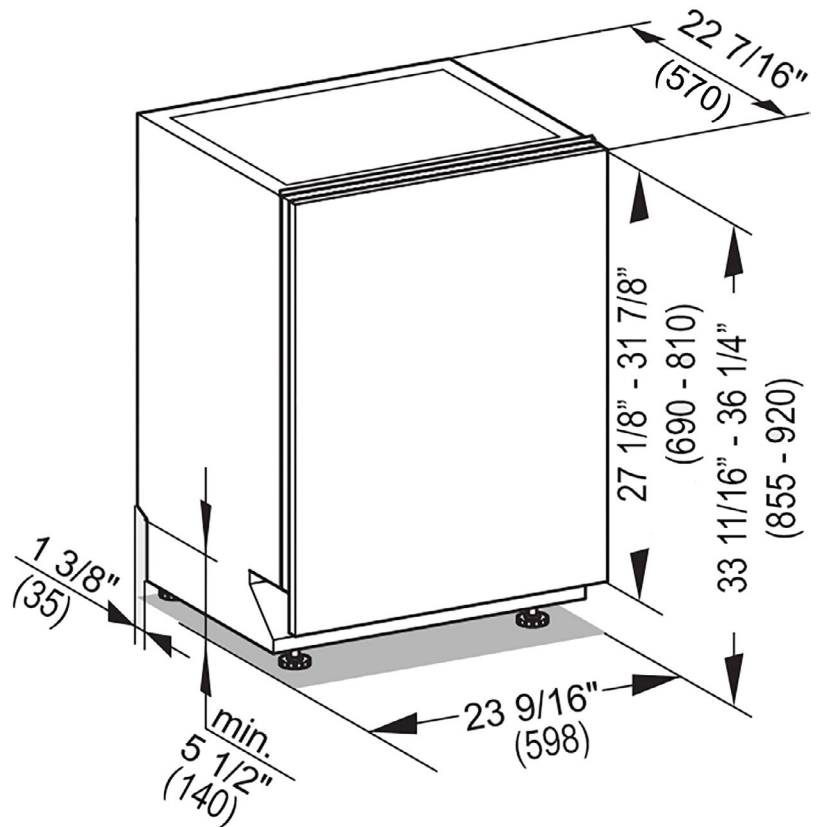

MATERIAL

12496690

SPECIFICATIONS	
Overall Unit Dimensions	23 ⁹ / ₁₆ " (598 mm) W x 33 ¹¹ / ₁₆ " - 36 ¹ / ₄ " (855 - 920 mm) H x 22 ⁷ / ₁₆ " (570 mm) D [Depth does not include door panel]
Niche	
Minimum Cabinet Niche Opening	23 ⁵ / ₈ " (600 mm) W x 33 ³ / ₄ " (857 mm) H x 22 ⁷ / ₁₆ " (570 mm) D
Plumbing	
Water Supply Requirements	<ul style="list-style-type: none"> • Cold or Hot (max 150°F/65°C) water connection • Male 3/8" compression fitting • Water pressure range 7.25 psi (0.5 bar) and 145 psi (10 bar)
Water Connection Line (Supplied)	Length: 5 ft (1.5 m) Female 3/8" compression.
Drain Hose (Supplied)	Length: 5 ft (1.5 m) 7/8" (22 mm) internal diameter
Electrical	
Electrical Requirements	110V / 120V, 60Hz, 15 Amps
Power Cord (Convertible to hardwire)	NEMA 5-15 plug, 5 ft (1.52 m)
Shipping	
Shipping Weight	121 lbs (55 kg)
Shipping Dimensions	27 ¹ / ₈ " W x 38 ¹ / ₈ " H x 26 ³ / ₈ " D

PRODUCT DIMENSIONS

CUTOUT DIMENSIONS