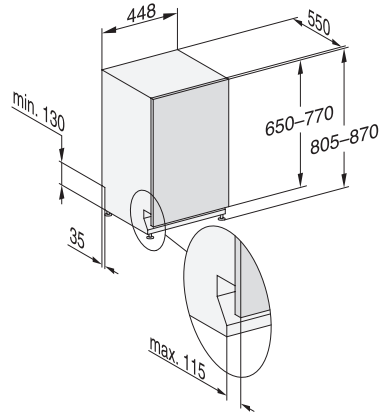

## G 5482 SCVi SL

Fully integrated dishwasher

in tried-and-tested Miele quality at an affordable entry-level price.

EAN: 4002516376170 / Material number: 11636760 / Old Material Number: 21548262USA

Total connected load in kW	1.40
Voltage in V	120
Fuse rating in A	15
Number of phases	1
Electrical frequency standard	60
Length of water inlet hose in ft (m)	5 (1.50)
Length of water drain hose in ft (m)	5 (1.50)
Length of electrical wire in ft (m)	4 (1.20)
Min. front panel weight in kg	2.0
Max. front panel weight in kg	8.0
<b>Standard accessories</b>	
1 x UltraTabs box (20 tabs)	•
Voucher for 1 x box of UltraTabs (20 tabs) or 9 boxes at a reduced price	•

## G 5482 SCVi SL

Fully integrated dishwasher

in tried-and-tested Miele quality at an affordable entry-level price.

G7000, fully integrated dishwasher, 45cm (installation drawing)

- 1) Plinth height 35-155 mm, 2) Plinth height 100-220 mm,
- 3) Appliance height max. 970 mm with plinth height conversion kit (Mat.-Nr. 6.394.761),

G7000, fully integrated dishwasher, 45cm (installation drawing)