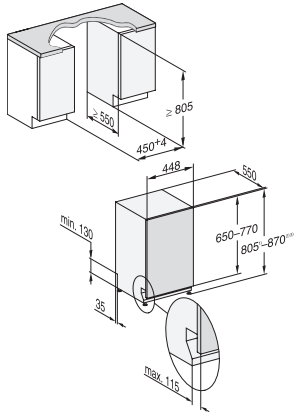

## G 5482 SCVi SL

Fully integrated dishwasher

in tried-and-tested Miele quality at an affordable entry-level price.

EAN: 4002516376170 / Material number: 11636760 / Old Material Number: 21548262USA

Total connected load in kW	1.40
Voltage in V	120
Fuse rating in A	15
Number of phases	1
Electrical frequency standard	60
Length of water inlet hose in ft (m)	5 (1.50)
Length of water drain hose in ft (m)	5 (1.50)
Length of electrical wire in ft (m)	4 (1.20)
Min. front panel weight in kg	2.0
Max. front panel weight in kg	8.0
<b>Standard accessories</b>	
1 x UltraTabs box (20 tabs)	•
Voucher for 1 x box of UltraTabs (20 tabs) or 9 boxes at a reduced price	•

## G 5482 SCVi SL

Fully integrated dishwasher

in tried-and-tested Miele quality at an affordable entry-level price.

G7000, fully integrated dishwasher, 45cm (installation drawing)

- 1) Plinth height 35-155 mm, 2) Plinth height 100-220 mm,
- 3) Appliance height max. 970 mm with plinth height conversion kit (Mat.-Nr. 6.394.761),