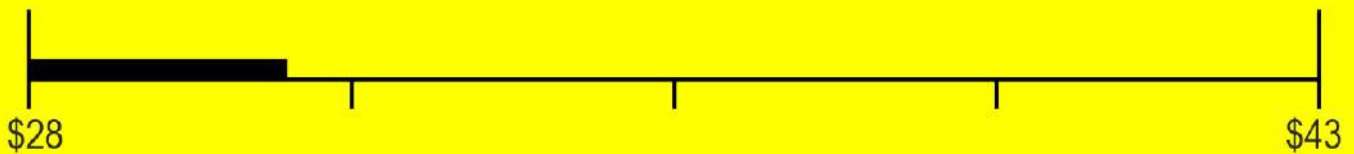

U.S. Government

Federal law prohibits removal of this label before consumer purchase.

ENERGYGUIDE

Dishwasher
Capacity: Standard

Miele, Inc.
Models G 5482
(any model may be followed
by SC, i, Vi, U, SF, SFP or SL)

Estimated Yearly Energy Cost (when used with an electric water heater)

\$31

Cost Range of Similar Models

220 kWh

Estimated Yearly Electricity Use

N/A

Estimated Yearly Energy Cost
(when used with a natural gas water heater)