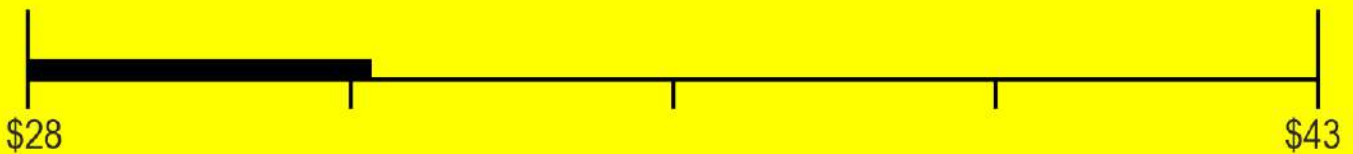

U.S. Government

Federal law prohibits removal of this label before consumer purchase.

ENERGYGUIDE

Dishwasher
Capacity: Standard

Miele, Inc.
Models G 5006, G 5008, G 5051,
G 5056, G 5058, G 5216, G 5266,
G 5268
(any model may be followed
by SC, i, Vi, U, SF or SFP)

Estimated Yearly Energy Cost
(when used with an electric water heater)

\$32

Cost Range of Similar Models

230 kWh

Estimated Yearly Electricity Use

N/A

Estimated Yearly Energy Cost
(when used with a natural gas water heater)