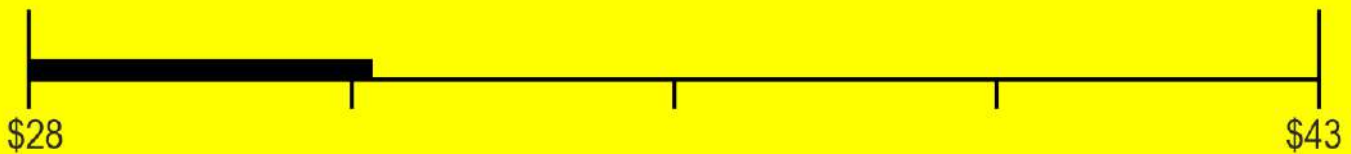

U.S. Government

Federal law prohibits removal of this label before consumer purchase.

ENERGYGUIDE

Dishwasher
Capacity: Standard

Miele, Inc.
Models G 5006, G 5008, G 5051,
G 5056, G 5058, G 5216, G 5266,
G 5268
(any model may be followed
by SC, i, Vi, U, SF or SFP)

Estimated Yearly Energy Cost (when used with an electric water heater)

\$32

Cost Range of Similar Models

230 kWh

Estimated Yearly Electricity Use

N/A

Estimated Yearly Energy Cost
(when used with a natural gas water heater)